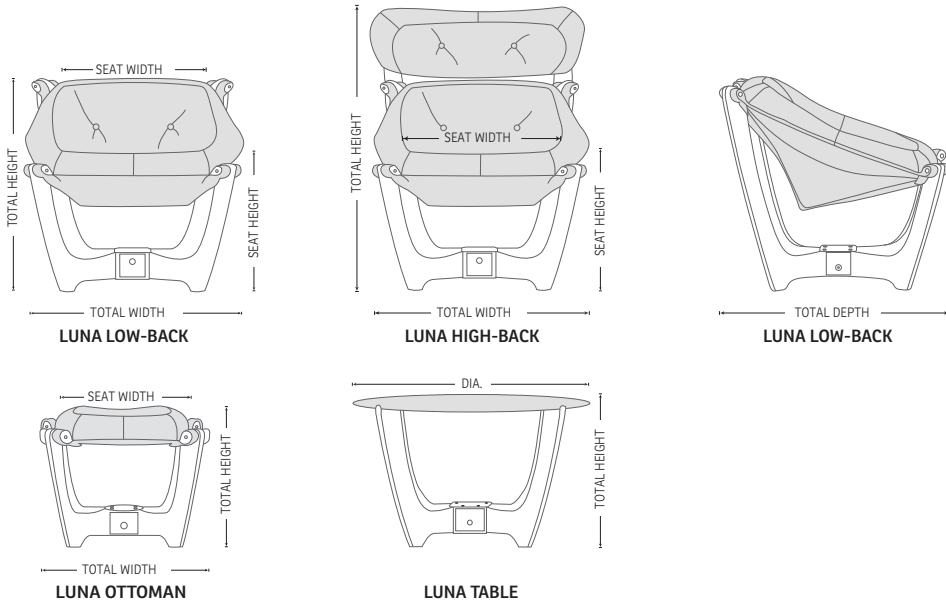

## DIMENSIONS

CHAIR SIZE	TOTAL WIDTH	TOTAL DEPTH	TOTAL HEIGHT	SEAT WIDTH	SEAT HEIGHT
Luna Low Back	72 cm / 28.3 in	76 cm / 29.9 in	72 cm / 28.3 in	56 cm / 22 in	42 cm / 16.5 in
Luna High Back	72 cm / 28.3 in	76 cm / 29.9 in	97 cm / 38.1 in	56 cm / 22 in	42 cm / 16.5 in
Luna Ottoman	53 cm / 20.8 in	76 cm / 29.9 in	38 cm / 14.9 in	46.5 cm / 18.3 in	
Luna Table	75 cm / 29.5 in	76 cm / 29.9 in	44 cm / 17.3 in		