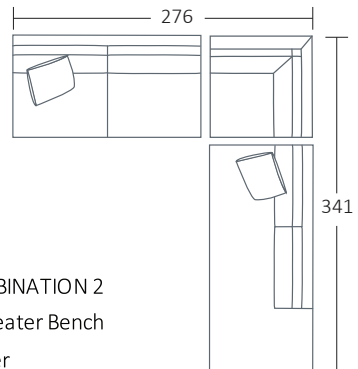

DIMENSIONS (CM)

L 284 x D 106 x H 90
4 Seater

L 260 x D 106 x H 90
3.5 Seater

L 230 x D 106 x H 90
3 Seater

L 200 x D 106 x H 90
2.5 Seater

L 116 x D 106 x H 90
Chair Plus

L 89 x D 100 x H 90
Chair

L 105 x D 75 x H 40
Large Ottoman

L 85 x D 65 x H 40
Small Ottoman

DIMENSIONS (CM)

L 269 x D 106 x H 90
4 Seater 1 Arm (LF/RF)

L 185 x D 106 x H 90
2.5 Seater 1 Arm (LF/RF)

L 254 x D 106 x H 90
4 Seater Bench

L 170 x D 106 x H 90
2.5 Seater Bench

L 101 x D 173 x H 90
Chaise (LF/RF)

L 235 x D 106 x H 90
End Chaise (LF/RF)

L 106 x D 106 x H 90
Corner (LF/RF)

MODULAR EXAMPLES

COMBINATION 1
4 Seater 1 Arm (LF)
Chaise (RF)

COMBINATION 2
2.5 Seater Bench
Corner
End Chaise (RF)