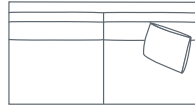

DIMENSIONS (CM)

L 284 x D 106 x H 90
4 Seater

L 260 x D 106 x H 90
3.5 Seater

L 230 x D 106 x H 90
3 Seater

L 200 x D 106 x H 90
2.5 Seater

L 116 x D 106 x H 90
Chair Plus

L 89 x D 100 x H 90
Chair

L 105 x D 75 x H 40
Large Ottoman

L 85 x D 65 x H 40
Small Ottoman

DIMENSIONS (CM)

L 269 x D 106 x H 90
4 Seater 1 Arm (LF/RF)

L 185 x D 106 x H 90
2.5 Seater 1 Arm (LF/RF)

L 254 x D 106 x H 90
4 Seater Bench

L 170 x D 106 x H 90
2.5 Seater Bench

L 101 x D 173 x H 90
Chaise (LF/RF)

L 235 x D 106 x H 90
End Chaise (LF/RF)

L 106 x D 106 x H 90
Corner (LF/RF)

MODULAR EXAMPLES

COMBINATION 1
4 Seater 1 Arm (LF)
Chaise (RF)

COMBINATION 2
2.5 Seater Bench
Corner
End Chaise (RF)