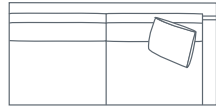

SEAT CUSHION	Molmic Feather Comfort Wrap Option - Molmic Luxura Seat	BACK CUSHION	Molmic Feather Blend
UPHOLSTERY	Fabric loose covered	SCATTER	Feather - pinched
		FEET	Glides

SIDE VIEW (CM)

Seat Height	Seat Depth	Back Height	Arm Height	Leg Height	Scatter Size
42	63	71	61	4	55 x 55 cm

DIMENSIONS (CM)

L 284 x D 106 x H 90
4 Seater

L 260 x D 106 x H 90
3.5 Seater

L 230 x D 106 x H 90
3 Seater

L 200 x D 106 x H 90
2.5 Seater

L 116 x D 106 x H 90
Chair Plus

L 89 x D 100 x H 90
Chair

L 105 x D 75 x H 40
Large Ottoman

L 85 x D 65 x H 40
Small Ottoman

DIMENSIONS (CM)

L 269 x D 106 x H 90
4 Seater 1 Arm (LF/RF)

L 185 x D 106 x H 90
2.5 Seater 1 Arm (LF/RF)

L 254 x D 106 x H 90
4 Seater Bench

L 170 x D 106 x H 90
2.5 Seater Bench

L 101 x D 173 x H 90
Chaise (LF/RF)

L 235 x D 106 x H 90
End Chaise (LF/RF)

L 106 x D 106 x H 90
Corner (LF/RF)

MODULAR EXAMPLES

COMBINATION 1
4 Seater 1 Arm (LF)
Chaise (RF)

COMBINATION 2
2.5 Seater Bench
Corner
End Chaise (RF)