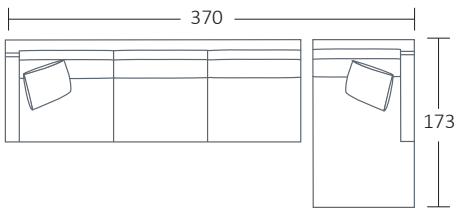

DIMENSIONS (CM)

L 284 x D 106 x H 90
4 Seater

L 260 x D 106 x H 90
3.5 Seater

L 230 x D 106 x H 90
3 Seater

L 200 x D 106 x H 90
2.5 Seater

L 116 x D 106 x H 90
Chair Plus

L 89 x D 100 x H 90
Chair

L 105 x D 75 x H 40
Large Ottoman

L 85 x D 65 x H 40
Small Ottoman

DIMENSIONS (CM)

L 269 x D 106 x H 90
4 Seater 1 Arm (LF/RF)

L 185 x D 106 x H 90
2.5 Seater 1 Arm (LF/RF)

L 254 x D 106 x H 90
4 Seater Bench

L 170 x D 106 x H 90
2.5 Seater Bench

L 101 x D 173 x H 90
Chaise (LF/RF)

L 235 x D 106 x H 90
End Chaise (LF/RF)

L 106 x D 106 x H 90
Corner (LF/RF)

MODULAR EXAMPLES

COMBINATION 1
4 Seater 1 Arm (LF)
Chaise (RF)

COMBINATION 2
2.5 Seater Bench
Corner
End Chaise (RF)