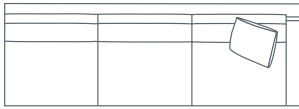

SEAT CUSHION	Molmic Feather Comfort Wrap Option - Molmic Luxura Seat	BACK CUSHION	Molmic Feather Blend
UPHOLSTERY	Fabric loose covered	SCATTER	Feather - pinched
		FEET	Glides

SIDE VIEW (CM)

Seat Height	Seat Depth	Back Height	Arm Height	Leg Height	Scatter Size
42	63	71	61	4	55 x 55 cm

DIMENSIONS (CM)

L 284 x D 106 x H 90
4 Seater

L 260 x D 106 x H 90
3.5 Seater

L 230 x D 106 x H 90
3 Seater

L 200 x D 106 x H 90
2.5 Seater

L 116 x D 106 x H 90
Chair Plus

L 89 x D 100 x H 90
Chair

L 105 x D 75 x H 40
Large Ottoman

L 85 x D 65 x H 40
Small Ottoman

DIMENSIONS (CM)

L 269 x D 106 x H 90
4 Seater 1 Arm (LF/RF)

L 185 x D 106 x H 90
2.5 Seater 1 Arm (LF/RF)

L 254 x D 106 x H 90
4 Seater Bench

L 170 x D 106 x H 90
2.5 Seater Bench

L 101 x D 173 x H 90
Chaise (LF/RF)

L 235 x D 106 x H 90
End Chaise (LF/RF)

L 106 x D 106 x H 90
Corner (LF/RF)

MODULAR EXAMPLES

COMBINATION 1
4 Seater 1 Arm (LF)
Chaise (RF)

COMBINATION 2
2.5 Seater Bench
Corner
End Chaise (RF)