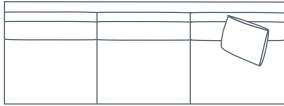

DIMENSIONS (CM)

L 284 x D 106 x H 90
4 Seater

L 260 x D 106 x H 90
3.5 Seater

L 230 x D 106 x H 90
3 Seater

L 200 x D 106 x H 90
2.5 Seater

L 116 x D 106 x H 90
Chair Plus

L 89 x D 100 x H 90
Chair

L 105 x D 75 x H 40
Large Ottoman

L 85 x D 65 x H 40
Small Ottoman

DIMENSIONS (CM)

L 269 x D 106 x H 90
4 Seater 1 Arm (LF/RF)

L 185 x D 106 x H 90
2.5 Seater 1 Arm (LF/RF)

L 254 x D 106 x H 90
4 Seater Bench

L 170 x D 106 x H 90
2.5 Seater Bench

L 101 x D 173 x H 90
Chaise (LF/RF)

L 235 x D 106 x H 90
End Chaise (LF/RF)

L 106 x D 106 x H 90
Corner (LF/RF)

MODULAR EXAMPLES

COMBINATION 1
4 Seater 1 Arm (LF)
Chaise (RF)

COMBINATION 2
2.5 Seater Bench
Corner
End Chaise (RF)