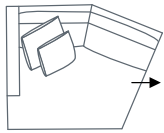

SIDE VIEW (CM)

Seat Height  
44

Seat Depth  
60

Back Height  
73

Arm Height  
66

Leg Height  
15

Scatter Size  
55 x 55 cm  
45 x 45 cm

DIMENSIONS (CM)

L 264 x D 102 x H 89  
Grand

L 215 x D 102 x H 89  
4 Seater

L 185 x D 102 x H 89  
3 Seater

L 155 x D 102 x H 89  
2 Seater

L 90 x D 102 x H 89  
Chair

L 80 x D 60 x H 44  
Ottoman

DIMENSIONS (CM)

L 252 x D 102 x H 89  
Grand 1 arm (LF/RF)

L 203 x D 102 x H 89  
4 Seater 1 Arm (LF/RF)

L 173 x D 102 x H 89  
3 Seater 1 Arm (LF/RF)

L 143 x D 102 x H 89  
2 Seater 1 Arm (LF/RF)

L 150 x D 120 x H 89  
Angle Chaise (LF/RF)

L 93 x D 160 x H 89  
Chaise (LF/RF)

L 102 x D 102 x H 89  
Corner (LF/RF)

L 190 x D 102 x H 89  
4 Seater Bench

L 160 x D 102 x H 89  
3 Seater Bench

L 130 x D 102 x H 89  
2 Seater Bench

MODULAR EXAMPLES

COMBINATION 1  
Grand 1 arm (LF/RF)  
Chaise (LF/RF)