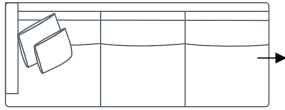

SIDE VIEW (CM)

Seat Height  
44

Seat Depth  
60

Back Height  
73

Arm Height  
66

Leg Height  
15

Scatter Size  
55 x 55 cm  
45 x 45 cm

DIMENSIONS (CM)

L 264 x D 102 x H 89  
Grand

L 215 x D 102 x H 89  
4 Seater

L 185 x D 102 x H 89  
3 Seater

L 155 x D 102 x H 89  
2 Seater

L 90 x D 102 x H 89  
Chair

L 80 x D 60 x H 44  
Ottoman

DIMENSIONS (CM)

L 252 x D 102 x H 89  
Grand 1 arm (LF/RF)

L 203 x D 102 x H 89  
4 Seater 1 Arm (LF/RF)

L 173 x D 102 x H 89  
3 Seater 1 Arm (LF/RF)

L 143 x D 102 x H 89  
2 Seater 1 Arm (LF/RF)

L 150 x D 120 x H 89  
Angle Chaise (LF/RF)

L 93 x D 160 x H 89  
Chaise (LF/RF)

L 102 x D 102 x H 89  
Corner (LF/RF)

L 190 x D 102 x H 89  
4 Seater Bench

L 160 x D 102 x H 89  
3 Seater Bench

L 130 x D 102 x H 89  
2 Seater Bench

MODULAR EXAMPLES

COMBINATION 1  
Grand 1 arm (LF/RF)  
Chaise (LF/RF)