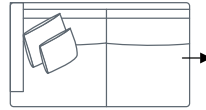

SIDE VIEW (CM)

Seat Height  
44

Seat Depth  
60

Back Height  
73

Arm Height  
66

Leg Height  
15

Scatter Size  
55 x 55 cm  
45 x 45 cm

DIMENSIONS (CM)

L 264 x D 102 x H 89  
Grand

L 215 x D 102 x H 89  
4 Seater

L 185 x D 102 x H 89  
3 Seater

L 155 x D 102 x H 89  
2 Seater

L 90 x D 102 x H 89  
Chair

L 80 x D 60 x H 44  
Ottoman

DIMENSIONS (CM)

L 252 x D 102 x H 89  
Grand 1 arm (LF/RF)

L 203 x D 102 x H 89  
4 Seater 1 Arm (LF/RF)

L 173 x D 102 x H 89  
3 Seater 1 Arm (LF/RF)

L 143 x D 102 x H 89  
2 Seater 1 Arm (LF/RF)

L 150 x D 120 x H 89  
Angle Chaise (LF/RF)

L 93 x D 160 x H 89  
Chaise (LF/RF)

L 102 x D 102 x H 89  
Corner (LF/RF)

L 190 x D 102 x H 89  
4 Seater Bench

L 160 x D 102 x H 89  
3 Seater Bench

L 130 x D 102 x H 89  
2 Seater Bench

MODULAR EXAMPLES

COMBINATION 1  
Grand 1 arm (LF/RF)  
Chaise (LF/RF)