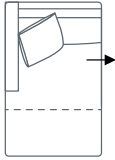

SIDE VIEW (CM)

Seat Height  
44

Seat Depth  
60

Back Height  
73

Arm Height  
66

Leg Height  
15

Scatter Size  
55 x 55 cm  
45 x 45 cm

DIMENSIONS (CM)

L 264 x D 102 x H 89  
Grand

L 215 x D 102 x H 89  
4 Seater

L 185 x D 102 x H 89  
3 Seater

L 155 x D 102 x H 89  
2 Seater

L 90 x D 102 x H 89  
Chair

L 80 x D 60 x H 44  
Ottoman

DIMENSIONS (CM)

L 252 x D 102 x H 89  
Grand 1 arm (LF/RF)

L 203 x D 102 x H 89  
4 Seater 1 Arm (LF/RF)

L 173 x D 102 x H 89  
3 Seater 1 Arm (LF/RF)

L 143 x D 102 x H 89  
2 Seater 1 Arm (LF/RF)

L 150 x D 120 x H 89  
Angle Chaise (LF/RF)

L 93 x D 160 x H 89  
Chaise (LF/RF)

L 102 x D 102 x H 89  
Corner (LF/RF)

L 190 x D 102 x H 89  
4 Seater Bench

L 160 x D 102 x H 89  
3 Seater Bench

L 130 x D 102 x H 89  
2 Seater Bench

MODULAR EXAMPLES

COMBINATION 1  
Grand 1 arm (LF/RF)  
Chaise (LF/RF)