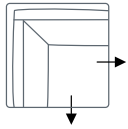

SIDE VIEW (CM)

Seat Height  
44

Seat Depth  
60

Back Height  
73

Arm Height  
66

Leg Height  
15

Scatter Size  
55 x 55 cm  
45 x 45 cm

DIMENSIONS (CM)

L 264 x D 102 x H 89  
Grand

L 215 x D 102 x H 89  
4 Seater

L 185 x D 102 x H 89  
3 Seater

L 155 x D 102 x H 89  
2 Seater

L 90 x D 102 x H 89  
Chair

L 80 x D 60 x H 44  
Ottoman

DIMENSIONS (CM)

L 252 x D 102 x H 89  
Grand 1 arm (LF/RF)

L 203 x D 102 x H 89  
4 Seater 1 Arm (LF/RF)

L 173 x D 102 x H 89  
3 Seater 1 Arm (LF/RF)

L 143 x D 102 x H 89  
2 Seater 1 Arm (LF/RF)

L 150 x D 120 x H 89  
Angle Chaise (LF/RF)

L 93 x D 160 x H 89  
Chaise (LF/RF)

L 102 x D 102 x H 89  
Corner (LF/RF)

L 190 x D 102 x H 89  
4 Seater Bench

L 160 x D 102 x H 89  
3 Seater Bench

L 130 x D 102 x H 89  
2 Seater Bench

MODULAR EXAMPLES

COMBINATION 1  
Grand 1 arm (LF/RF)  
Chaise (LF/RF)