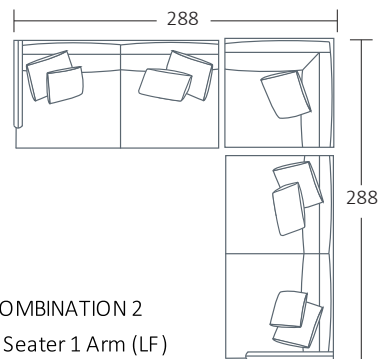

SIDE VIEW (CM)

Seat Height
41

Seat Depth
65

Back Height
67

Arm Height
56

Leg Height
10

Scatter Size
50 x 50 cm
65 x 45 cm
60 x 60 cm

DIMENSIONS (CM)

L 252 x D 102 x H 82
4 Seater

L 222 x D 102 x H 82
3.5 Seater

L 192 x D 102 x H 82
3 Seater

L 172 x D 102 x H 82
2.5 Seater

L 152 x D 102 x H 82
2 Seater

L 82 x D 102 x H 82
Chair Plus

L 80 x D 60 x H 41
Ottoman

DIMENSIONS (CM)

L 246 x D 102 x H 82
4 Seater 1 Arm (LF/RF)

L 216 x D 102 x H 82
3.5 Seater 1 Arm (LF/RF)

L 186 x D 102 x H 82
3 Seater 1 Arm (LF/RF)

L 166 x D 102 x H 82
2.5 Seater 1 Arm (LF/RF)

L 146 x D 102 x H 82
2 Seater 1 Arm (LF/RF)

L 96 x D 153 x H 82
Large Chaise (LF/RF)

L 86 x D 153 x H 82
Medium Chaise (LF/RF)

L 102 x D 102 x H 82
Corner (LF/RF)

MODULAR EXAMPLES

COMBINATION 1
Medium Chaise (LF)
3 Seater 1 Arm (RF)

COMBINATION 2
3 Seater 1 Arm (LF)
Corner
3 Seater 1 Arm (RF)