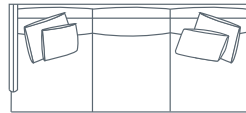

SIDE VIEW (CM)

Seat Height
41

Seat Depth
65

Back Height
67

Arm Height
56

Leg Height
10

Scatter Size
50 x 50 cm
65 x 45 cm
60 x 60 cm

DIMENSIONS (CM)

L 252 x D 102 x H 82
4 Seater

L 222 x D 102 x H 82
3.5 Seater

L 192 x D 102 x H 82
3 Seater

L 172 x D 102 x H 82
2.5 Seater

L 152 x D 102 x H 82
2 Seater

L 82 x D 102 x H 82
Chair Plus

L 80 x D 60 x H 41
Ottoman

DIMENSIONS (CM)

L 246 x D 102 x H 82
4 Seater 1 Arm (LF/RF)

L 216 x D 102 x H 82
3.5 Seater 1 Arm (LF/RF)

L 186 x D 102 x H 82
3 Seater 1 Arm (LF/RF)

L 166 x D 102 x H 82
2.5 Seater 1 Arm (LF/RF)

L 146 x D 102 x H 82
2 Seater 1 Arm (LF/RF)

L 96 x D 153 x H 82
Large Chaise (LF/RF)

L 86 x D 153 x H 82
Medium Chaise (LF/RF)

L 102 x D 102 x H 82
Corner (LF/RF)

MODULAR EXAMPLES

COMBINATION 1
Medium Chaise (LF)
3 Seater 1 Arm (RF)

COMBINATION 2
3 Seater 1 Arm (LF)
Corner
3 Seater 1 Arm (RF)