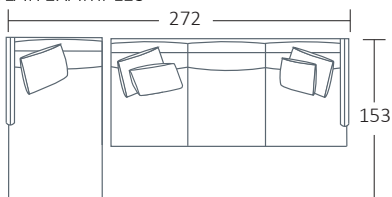

SIDE VIEW (CM)

Seat Height
41

Seat Depth
65

Back Height
67

Arm Height
56

Leg Height
10

Scatter Size
50 x 50 cm
65 x 45 cm
60 x 60 cm

DIMENSIONS (CM)

L 252 x D 102 x H 82
4 Seater

L 222 x D 102 x H 82
3.5 Seater

L 192 x D 102 x H 82
3 Seater

L 172 x D 102 x H 82
2.5 Seater

L 152 x D 102 x H 82
2 Seater

L 82 x D 102 x H 82
Chair Plus

L 80 x D 60 x H 41
Ottoman

DIMENSIONS (CM)

L 246 x D 102 x H 82
4 Seater 1 Arm (LF/RF)

L 216 x D 102 x H 82
3.5 Seater 1 Arm (LF/RF)

L 186 x D 102 x H 82
3 Seater 1 Arm (LF/RF)

L 166 x D 102 x H 82
2.5 Seater 1 Arm (LF/RF)

L 146 x D 102 x H 82
2 Seater 1 Arm (LF/RF)

L 96 x D 153 x H 82
Large Chaise (LF/RF)

L 86 x D 153 x H 82
Medium Chaise (LF/RF)

L 102 x D 102 x H 82
Corner (LF/RF)

MODULAR EXAMPLES

COMBINATION 1
Medium Chaise (LF)
3 Seater 1 Arm (RF)

COMBINATION 2
3 Seater 1 Arm (LF)
Corner
3 Seater 1 Arm (RF)