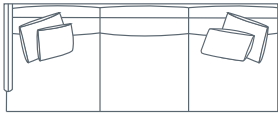

SIDE VIEW (CM)

Seat Height
41

Seat Depth
65

Back Height
67

Arm Height
56

Leg Height
10

Scatter Size
50 x 50 cm
65 x 45 cm
60 x 60 cm

DIMENSIONS (CM)

L 252 x D 102 x H 82
4 Seater

L 222 x D 102 x H 82
3.5 Seater

L 192 x D 102 x H 82
3 Seater

L 172 x D 102 x H 82
2.5 Seater

L 152 x D 102 x H 82
2 Seater

L 82 x D 102 x H 82
Chair Plus

L 80 x D 60 x H 41
Ottoman

DIMENSIONS (CM)

L 246 x D 102 x H 82
4 Seater 1 Arm (LF/RF)

L 216 x D 102 x H 82
3.5 Seater 1 Arm (LF/RF)

L 186 x D 102 x H 82
3 Seater 1 Arm (LF/RF)

L 166 x D 102 x H 82
2.5 Seater 1 Arm (LF/RF)

L 146 x D 102 x H 82
2 Seater 1 Arm (LF/RF)

L 96 x D 153 x H 82
Large Chaise (LF/RF)

L 86 x D 153 x H 82
Medium Chaise (LF/RF)

L 102 x D 102 x H 82
Corner (LF/RF)

MODULAR EXAMPLES

COMBINATION 1
Medium Chaise (LF)
3 Seater 1 Arm (RF)

COMBINATION 2
3 Seater 1 Arm (LF)
Corner
3 Seater 1 Arm (RF)