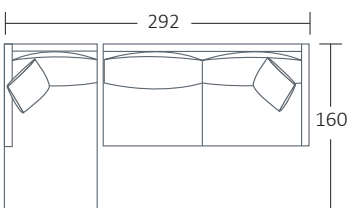

SIDE VIEW (CM)

Seat Height	Seat Depth	Back Height	Arm Height	Leg Height	Scatter Size
44	60	76	62	12.5	50 x 50 cm

DIMENSIONS (CM)

L 262 x D 102 x H 88
Grand

L 212 x D 102 x H 88
4 Seater

L 182 x D 102 x H 88
3 Seater

L 152 x D 102 x H 88
2 Seater

L 87 x D 102 x H 88
Chair

L 164 x D 69 x H 32
Rectangle Ottoman

DIMENSIONS (CM)

L 251 x D 102 x H 88
Grand 1 arm (LF/RF)

L 201 x D 102 x H 88
4 Seater 1 Arm (LF/RF)

L 171 x D 102 x H 88
3 Seater 1 Arm (LF/RF)

L 141 x D 102 x H 88
2 Seater 1 Arm (LF/RF)

L 91 x D 160 x H 88
Chaise (LF/RF)

MODULAR EXAMPLES

COMBINATION 1
Grand 1 arm (LF)
Chaise (RF)

COMBINATION 2
2 Seater 1 Arm (LF)
2 Seater 1 Arm (RF)

COMBINATION 3
Chaise (LF)
4 Seater 1 Arm (RF)

COMBINATION 4
3 Seater 1 Arm (LF)
Chaise (RF)