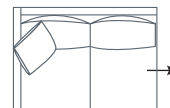

SIDE VIEW (CM)

Seat Height	Seat Depth	Back Height	Arm Height	Leg Height	Scatter Size
44	60	76	62	12.5	50 x 50 cm

DIMENSIONS (CM)

L 262 x D 102 x H 88
Grand

L 212 x D 102 x H 88
4 Seater

L 182 x D 102 x H 88
3 Seater

L 152 x D 102 x H 88
2 Seater

L 87 x D 102 x H 88
Chair

L 164 x D 69 x H 32
Rectangle Ottoman

DIMENSIONS (CM)

L 251 x D 102 x H 88
Grand 1 arm (LF/RF)

L 201 x D 102 x H 88
4 Seater 1 Arm (LF/RF)

L 171 x D 102 x H 88
3 Seater 1 Arm (LF/RF)

L 141 x D 102 x H 88
2 Seater 1 Arm (LF/RF)

L 91 x D 160 x H 88
Chaise (LF/RF)

MODULAR EXAMPLES

COMBINATION 1
Grand 1 arm (LF)
Chaise (RF)

COMBINATION 2
2 Seater 1 Arm (LF)
2 Seater 1 Arm (RF)

COMBINATION 3
Chaise (LF)
4 Seater 1 Arm (RF)