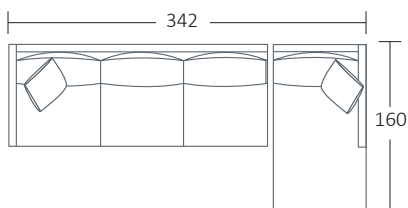

SIDE VIEW (CM)

Seat Height	Seat Depth	Back Height	Arm Height	Leg Height	Scatter Size
44	60	76	62	12.5	50 x 50 cm

DIMENSIONS (CM)

L 262 x D 102 x H 88
Grand

L 212 x D 102 x H 88
4 Seater

L 182 x D 102 x H 88
3 Seater

L 152 x D 102 x H 88
2 Seater

L 87 x D 102 x H 88
Chair

L 164 x D 69 x H 32
Rectangle Ottoman

DIMENSIONS (CM)

L 251 x D 102 x H 88
Grand 1 arm (LF/RF)

L 201 x D 102 x H 88
4 Seater 1 Arm (LF/RF)

L 171 x D 102 x H 88
3 Seater 1 Arm (LF/RF)

L 141 x D 102 x H 88
2 Seater 1 Arm (LF/RF)

L 91 x D 160 x H 88
Chaise (LF/RF)

MODULAR EXAMPLES

COMBINATION 1
Grand 1 arm (LF)
Chaise (RF)

COMBINATION 2
2 Seater 1 Arm (LF)
2 Seater 1 Arm (RF)

COMBINATION 3
Chaise (LF)
4 Seater 1 Arm (RF)

COMBINATION 4
3 Seater 1 Arm (LF)
Chaise (RF)