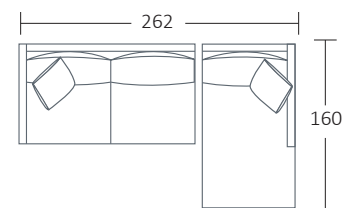

SIDE VIEW (CM)

Seat Height	Seat Depth	Back Height	Arm Height	Leg Height	Scatter Size
44	60	76	62	12.5	50 x 50 cm

DIMENSIONS (CM)

L 262 x D 102 x H 88
Grand

L 212 x D 102 x H 88
4 Seater

L 182 x D 102 x H 88
3 Seater

L 152 x D 102 x H 88
2 Seater

L 87 x D 102 x H 88
Chair

L 164 x D 69 x H 32
Rectangle Ottoman

DIMENSIONS (CM)

L 251 x D 102 x H 88
Grand 1 arm (LF/RF)

L 201 x D 102 x H 88
4 Seater 1 Arm (LF/RF)

L 171 x D 102 x H 88
3 Seater 1 Arm (LF/RF)

L 141 x D 102 x H 88
2 Seater 1 Arm (LF/RF)

L 91 x D 160 x H 88
Chaise (LF/RF)

MODULAR EXAMPLES

COMBINATION 1
Grand 1 arm (LF)
Chaise (RF)

COMBINATION 2
2 Seater 1 Arm (LF)
2 Seater 1 Arm (RF)

COMBINATION 3
Chaise (LF)
4 Seater 1 Arm (RF)

COMBINATION 4
3 Seater 1 Arm (LF)
Chaise (RF)