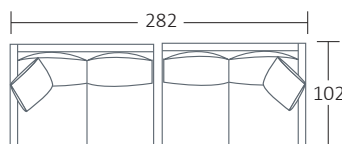

SIDE VIEW (CM)

Seat Height	Seat Depth	Back Height	Arm Height	Leg Height	Scatter Size
44	60	76	62	12.5	50 x 50 cm

DIMENSIONS (CM)

L 262 x D 102 x H 88
Grand

L 212 x D 102 x H 88
4 Seater

L 182 x D 102 x H 88
3 Seater

L 152 x D 102 x H 88
2 Seater

L 87 x D 102 x H 88
Chair

L 164 x D 69 x H 32
Rectangle Ottoman

DIMENSIONS (CM)

L 251 x D 102 x H 88
Grand 1 arm (LF/RF)

L 201 x D 102 x H 88
4 Seater 1 Arm (LF/RF)

L 171 x D 102 x H 88
3 Seater 1 Arm (LF/RF)

L 141 x D 102 x H 88
2 Seater 1 Arm (LF/RF)

L 91 x D 160 x H 88
Chaise (LF/RF)

MODULAR EXAMPLES

COMBINATION 1
Grand 1 arm (LF)
Chaise (RF)

COMBINATION 2
2 Seater 1 Arm (LF)
2 Seater 1 Arm (RF)

COMBINATION 3
Chaise (LF)
4 Seater 1 Arm (RF)

COMBINATION 4
3 Seater 1 Arm (LF)
Chaise (RF)