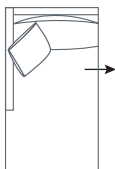

SIDE VIEW (CM)

Seat Height	Seat Depth	Back Height	Arm Height	Leg Height	Scatter Size
44	60	76	62	12.5	50 x 50 cm

DIMENSIONS (CM)

L 262 x D 102 x H 88
Grand

L 212 x D 102 x H 88
4 Seater

L 182 x D 102 x H 88
3 Seater

L 152 x D 102 x H 88
2 Seater

L 87 x D 102 x H 88
Chair

L 164 x D 69 x H 32
Rectangle Ottoman

DIMENSIONS (CM)

L 251 x D 102 x H 88
Grand 1 arm (LF/RF)

L 201 x D 102 x H 88
4 Seater 1 Arm (LF/RF)

L 171 x D 102 x H 88
3 Seater 1 Arm (LF/RF)

L 141 x D 102 x H 88
2 Seater 1 Arm (LF/RF)

L 91 x D 160 x H 88
Chaise (LF/RF)

MODULAR EXAMPLES

COMBINATION 1
Grand 1 arm (LF)
Chaise (RF)

COMBINATION 2
2 Seater 1 Arm (LF)
2 Seater 1 Arm (RF)

COMBINATION 3
Chaise (LF)
4 Seater 1 Arm (RF)

COMBINATION 4
3 Seater 1 Arm (LF)
Chaise (RF)