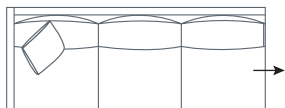

SIDE VIEW (CM)

Seat Height	Seat Depth	Back Height	Arm Height	Leg Height	Scatter Size
44	60	76	62	12.5	50 x 50 cm

DIMENSIONS (CM)

L 262 x D 102 x H 88
Grand

L 212 x D 102 x H 88
4 Seater

L 182 x D 102 x H 88
3 Seater

L 152 x D 102 x H 88
2 Seater

L 87 x D 102 x H 88
Chair

L 164 x D 69 x H 32
Rectangle Ottoman

DIMENSIONS (CM)

L 251 x D 102 x H 88
Grand 1 arm (LF/RF)

L 201 x D 102 x H 88
4 Seater 1 Arm (LF/RF)

L 171 x D 102 x H 88
3 Seater 1 Arm (LF/RF)

L 141 x D 102 x H 88
2 Seater 1 Arm (LF/RF)

L 91 x D 160 x H 88
Chaise (LF/RF)

MODULAR EXAMPLES

COMBINATION 1
Grand 1 arm (LF)
Chaise (RF)

COMBINATION 2
2 Seater 1 Arm (LF)
2 Seater 1 Arm (RF)

COMBINATION 3
Chaise (LF)
4 Seater 1 Arm (RF)

COMBINATION 4
3 Seater 1 Arm (LF)
Chaise (RF)