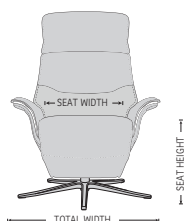

POWER™

Adjustable Headrest

Height Adjustable Headrest System

SPACE 5300 POWER

FUNCTIONS

360° SWIVEL

POWER RECLINING

POWER™

POWER INTEGRATED FOOTSTOOL

POWER™

ADJUSTABLE HEADREST

HEIGHT ADJUSTABLE HEADREST

BASE OPTIONS

ALU POLISHED FIVE STAR

ALU BLACK FIVE STAR

DIMENSIONS

CHAIR SIZE	TOTAL WIDTH	TOTAL DEPTH	TOTAL HEIGHT	SEAT WIDTH	SEAT HEIGHT	SEAT DEPTH	TOTAL DEPTH RECLINE
Space 5300 Power	86 cm / 33.8 in	91-95 cm / 35.8-37.4 in	96-109 cm / 37.7- 42.9 in	52 cm / 20.4 in	48 cm / 18.9 in	48 cm / 18.9 in	158.5-170 cm / 62.4-66.9 in

* The dimensions are approximate and may vary with +/-2cm

imgcomfort.com