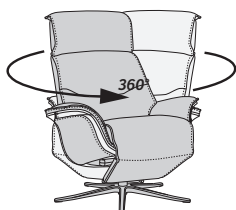

POWER™

Adjustable Headrest

Height Adjustable Headrest System

SPACE 5300 POWER

FUNCTIONS

360° SWIVEL

POWER RECLINING

POWER™

POWER INTEGRATED FOOTSTOOL

POWER™

ADJUSTABLE HEADREST

HEIGHT ADJUSTABLE HEADREST

BASE OPTIONS

ALU POLISHED FIVE STAR

ALU BLACK FIVE STAR

DIMENSIONS

CHAIR SIZE	TOTAL WIDTH	TOTAL DEPTH	TOTAL HEIGHT	SEAT WIDTH	SEAT HEIGHT	SEAT DEPTH	TOTAL DEPTH RECLINE
Space 5300 Power	86 cm / 33.8 in	91-95 cm / 35.8-37.4 in	96-109 cm / 37.7- 42.9 in	52 cm / 20.4 in	48 cm / 18.9 in	48 cm / 18.9 in	158.5-170 cm / 62.4-66.9 in