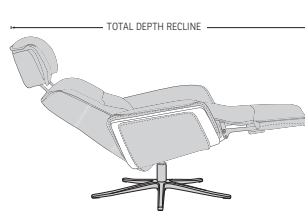

POWER™

Adjustable Headrest

Height Adjustable Headrest System

SPACE 5300 POWER

FUNCTIONS

360° SWIVEL

POWER RECLINING

POWER™

POWER INTEGRATED FOOTSTOOL

POWER™

ADJUSTABLE HEADREST

HEIGHT ADJUSTABLE HEADREST

BASE OPTIONS

ALU POLISHED FIVE STAR

ALU BLACK FIVE STAR

DIMENSIONS

CHAIR SIZE	TOTAL WIDTH	TOTAL DEPTH	TOTAL HEIGHT	SEAT WIDTH	SEAT HEIGHT	SEAT DEPTH	TOTAL DEPTH RECLINE
Space 5300 Power	86 cm / 33.8 in	91-95 cm / 35.8-37.4 in	96-109 cm / 37.7- 42.9 in	52 cm / 20.4 in	48 cm / 18.9 in	48 cm / 18.9 in	158.5-170 cm / 62.4-66.9 in

* The dimensions are approximate and may vary with +/-2cm

imgcomfort.com