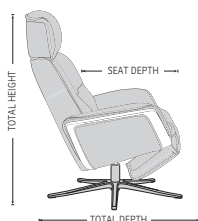

POWER™

Adjustable Headrest

Height Adjustable Headrest System

SPACE 5300 POWER

FUNCTIONS

360° SWIVEL

POWER RECLINING

POWER™

POWER INTEGRATED FOOTSTOOL

POWER™

ADJUSTABLE HEADREST

HEIGHT ADJUSTABLE HEADREST

BASE OPTIONS

ALU POLISHED FIVE STAR

ALU BLACK FIVE STAR

DIMENSIONS

CHAIR SIZE	TOTAL WIDTH	TOTAL DEPTH	TOTAL HEIGHT	SEAT WIDTH	SEAT HEIGHT	SEAT DEPTH	TOTAL DEPTH RECLINE
Space 5300 Power	86 cm / 33.8 in	91-95 cm / 35.8-37.4 in	96-109 cm / 37.7- 42.9 in	52 cm / 20.4 in	48 cm / 18.9 in	48 cm / 18.9 in	158.5-170 cm / 62.4-66.9 in

* The dimensions are approximate and may vary with +/-2cm

imgcomfort.com