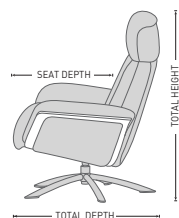

Height Adjustable Headrest System

Freestanding Footstool

IMG
N O R W A Y

www.imgcomfort.no

TAKING COMFORT TO A NEW LEVEL

SPACE 57.57 RECLINER & OTTOMAN

FUNCTIONS

360° SWIVEL

EFFORTLESS RECLINING MECHANISM

ADJUSTABLE HEADREST

HEIGHT ADJUSTABLE HEADREST SYSTEM

ERGONOMICALLY SLOPED OTTOMAN

BASE OPTIONS

STEEL STAR BASE CHROME

STEEL STAR BASE BRUSHED

STEEL STAR BASE NICKEL

DIMENSIONS

CHAIR SIZE	TOTAL WIDTH	TOTAL DEPTH	TOTAL HEIGHT	SEAT WIDTH	SEAT HEIGHT	SEAT DEPTH
Space 57.57	80 cm / 31.4 in	82 cm / 32.2 in	103 - 115 cm / 40.5 - 45.2 in	50 cm / 19.6 in	46 cm / 18.1 in	51 cm / 20 in
Space 57.57 Ottoman	51 cm / 20 in	44 cm / 17.3 in	44 cm / 17.3 in			

* The dimensions are approximate and may vary with +/-2cm