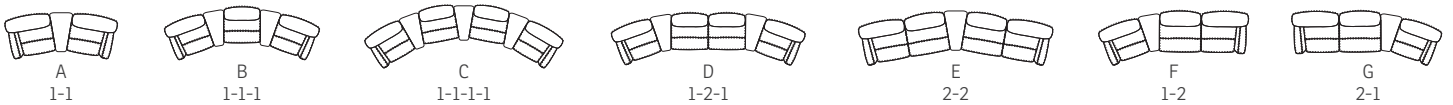

Angled arm

CONNECTION ARMS W/STORAGE

WALL SAVER MECHANISM