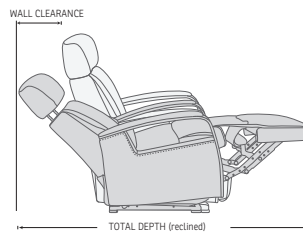

WALL SAVER MECHANISM

MOTOR OPTION

1. Majesty can be delivered with two different mechanism.
2. Wall saver mechanism with inside handle (WS) (can be placed closer to the wall compared to Recliner mechanism)
   - Wall saver mechanism with motor (WM). The motor is made from one of the leading European motor supplier. Different plug-in cords are available according to regional/national specifications.