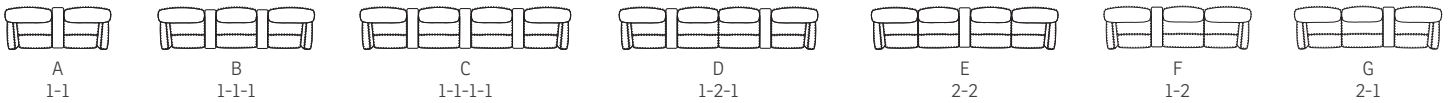

LIMITLESS COMBINATIONS

Straight arm