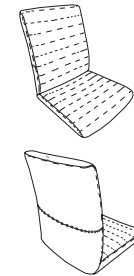

FUNCTIONS

Swivel
w/optional
Auto Return

Reclining

Comfort Tilt

Dynamic
Lumbar Support

Cold-Cure Molded Foam
Sinuous spring suspension
Steel tubular frame

COVER OPTION DESIGNS

Design 0

Design 1

Design 2

Design 3

Design 10

Design 12

MEASUREMENTS (CM/IN)

Dining Chair	Width	Depth	Height	Seat high	Loadability
High	50/19,7	61/24,02	97/38,2	50/19,68	480 pcs
High w/arm	61/24,02	61/24,02	97/38,2	50/19,68	480 pcs
Low	50/19,7	58/22,83	86/33,86	50/19,68	480 pcs
Low w/arm	61/24,02	58/22,83	86/33,86	50/19,68	480 pcs
Counter Stool	Width	Depth	Height	Seat high	Loadability
Low	50/19,69	60,5/ 23,82	102/40,16	67/26,38	280 pcs
Low w/arm	63/24,8	60,5/ 23,82	102/40,16	67/26,38	280 pcs