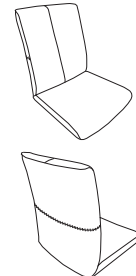

FUNCTIONS

Swivel
w/optional
Auto Return

Reclining

Comfort Tilt

Dynamic
Lumbar Support

Cold-Cure Molded Foam
Sinuous spring suspension
Steel tubular frame

COVER OPTION DESIGNS

Design 0

Design 1

Design 2

Design 3

Design 10

Design 12

MEASUREMENTS (CM/IN)

Dining Chair	Width	Depth	Height	Seat high	Loadability
High	50/19,7	61/24,02	97/38,2	50/19,68	480 pcs
High w/arm	61/24,02	61/24,02	97/38,2	50/19,68	480 pcs
Low	50/19,7	58/22,83	86/33,86	50/19,68	480 pcs
Low w/arm	61/24,02	58/22,83	86/33,86	50/19,68	480 pcs
Counter Stool	Width	Depth	Height	Seat high	Loadability
Low	50/19,69	60,5/ 23,82	102/40,16	67/26,38	280 pcs
Low w/arm	63/24,8	60,5/ 23,82	102/40,16	67/26,38	280 pcs