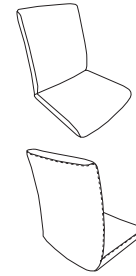

FUNCTIONS

Swivel
w/optional
Auto Return

Reclining

Comfort Tilt

Dynamic
Lumbar Support

Cold-Cure Molded Foam
Sinuous spring suspension
Steel tubular frame

COVER OPTION DESIGNS

Design 0

Design 1

Design 2

Design 3

Design 10

Design 12

MEASUREMENTS (CM/IN)

Dining Chair	Width	Depth	Height	Seat high	Loadability
High	50/19,7	61/24,02	97/38,2	50/19,68	480 pcs
High w/arm	61/24,02	61/24,02	97/38,2	50/19,68	480 pcs
Low	50/19,7	58/22,83	86/33,86	50/19,68	480 pcs
Low w/arm	61/24,02	58/22,83	86/33,86	50/19,68	480 pcs
Counter Stool	Width	Depth	Height	Seat high	Loadability
Low	50/19,69	60,5/ 23,82	102/40,16	67/26,38	280 pcs
Low w/arm	63/24,8	60,5/ 23,82	102/40,16	67/26,38	280 pcs