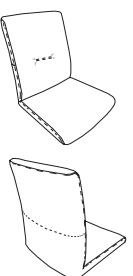

FUNCTIONS

Swivel
w/optional
Auto Return

Reclining

Comfort Tilt

Dynamic
Lumbar Support

Cold-Cure Molded Foam
Sinuous spring suspension
Steel tubular frame

COVER OPTION DESIGNS

Design 0

Design 1

Design 2

Design 3

Design 10

Design 12

MEASUREMENTS (CM/IN)

Dining Chair	Width	Depth	Height	Seat high	Loadability
High	50/19,7	61/24,02	97/38,2	50/19,68	480 pcs
High w/arm	61/24,02	61/24,02	97/38,2	50/19,68	480 pcs
Low	50/19,7	58/22,83	86/33,86	50/19,68	480 pcs
Low w/arm	61/24,02	58/22,83	86/33,86	50/19,68	480 pcs
Counter Stool	Width	Depth	Height	Seat high	Loadability
Low	50/19,69	60,5/ 23,82	102/40,16	67/26,38	280 pcs
Low w/arm	63/24,8	60,5/ 23,82	102/40,16	67/26,38	280 pcs