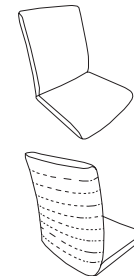

FUNCTIONS

Swivel
w/optional
Auto Return

Reclining

Comfort Tilt

Dynamic
Lumbar Support

Cold-Cure Molded Foam
Sinuous spring suspension
Steel tubular frame

COVER OPTION DESIGNS

Design 0

Design 1

Design 2

Design 3

Design 10

Design 12

MEASUREMENTS (CM/IN)

Dining Chair	Width	Depth	Height	Seat high	Loadability
High	50/19,7	61/24,02	97/38,2	50/19,68	480 pcs
High w/arm	61/24,02	61/24,02	97/38,2	50/19,68	480 pcs
Low	50/19,7	58/22,83	86/33,86	50/19,68	480 pcs
Low w/arm	61/24,02	58/22,83	86/33,86	50/19,68	480 pcs
Counter Stool	Width	Depth	Height	Seat high	Loadability
Low	50/19,69	60,5/ 23,82	102/40,16	67/26,38	280 pcs
Low w/arm	63/24,8	60,5/ 23,82	102/40,16	67/26,38	280 pcs