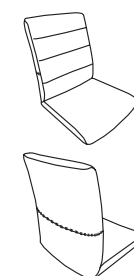

FUNCTIONS

Swivel
w/optional
Auto Return

Reclining

Comfort Tilt

Dynamic
Lumbar Support

Cold-Cure Molded Foam
Sinuous spring suspension
Steel tubular frame

COVER OPTION DESIGNS

Design 0

Design 1

Design 2

Design 3

Design 10

Design 12

MEASUREMENTS (CM/IN)

Dining Chair	Width	Depth	Height	Seat high	Loadability
High	50/19,7	61/24,02	97/38,2	50/19,68	480 pcs
High w/arm	61/24,02	61/24,02	97/38,2	50/19,68	480 pcs
Low	50/19,7	58/22,83	86/33,86	50/19,68	480 pcs
Low w/arm	61/24,02	58/22,83	86/33,86	50/19,68	480 pcs
Counter Stool	Width	Depth	Height	Seat high	Loadability
Low	50/19,69	60,5/ 23,82	102/40,16	67/26,38	280 pcs
Low w/arm	63/24,8	60,5/ 23,82	102/40,16	67/26,38	280 pcs