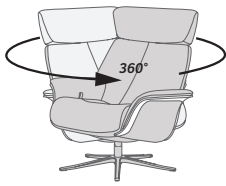

3. Height-Adjustable Headrest

Enabling the headrest to be adjusted for taller individuals.

4. Freestanding Footstool

The matching footstool is ergonomically sloped to provide better leg support and aid blood circulation.

5. Steel Interior Springs

Located throughout the back and seat provide optimum support whilst cradling the body.

6. Comfort-Glide System

Allows the chair to adjust according to your natural body movements, distributing support across the body and reducing tension.

7. Solid Frame Construction

A steel and hardwood frame provides durability and strength.

8. 360 Swivel Function

Enabling you to turn in any direction with ease to ensure you never miss a moment.

Space 57.57 Chair and Footstool Specifications

Functions

360° Manual Swivel

Effortless Reclining Backrest

Manual Height and Angle Adjustable Headrest

Ergonomically Sloped Ottoman

Options

Ergo-Tilt

Height Adjustable Footstool
(9 cm from min to max)