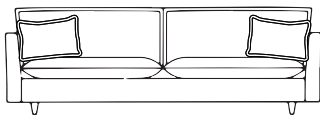

Seat Height

43

Seat Depth

60

Back Height

61

Arm Height

61

Leg Height

12.5

Scatter size

65 x 45 cm

DIMENSIONS (CM)

L 236 x D 93 x H 85
3.5 Seater

L 216 x D 93 x H 85
3 Seater

L 196 x D 93 x H 85
2.5 Seater