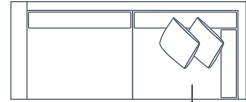

L/F = Left Hand Facing, R/F = Right Hand Facing

*Please note: Seat height dimensions may change when non standard inserts are used.

Refer to Molmic website for Timber Stains and Powdercoat colours
All designs remain the intellectual property of Molmic Furniture
Improvements or alterations to design, construction or dimensions may occur without notice
Molmic Pty Ltd ABN 35 400 631 463

Molmic
molmic.com.au
#australianmade

DIMENSIONS (CM)

L 224 x D 100 x H 81
4 Seater 1 Arm (L/F, R/F)

L 204 x D 100 x H 81
3 Seater 1 Arm (L/F, R/F)

L 184 x D 100 x H 81
2.5 Seater 1 Arm (L/F, R/F)

L 164 x D 100 x H 81
2 Seater 1 Arm (L/F, R/F)

L 90 x D 100 x H 81
Single Seater 1 Arm (L/F, R/F)

L 250 x D 100 x H 81
4 Seater Corner 1 Arm (L/F, R/F)

L 230 x D 100 x H 81
3 Seater Corner 1 Arm (L/F, R/F)

L 210 x D 100 x H 81
2.5 Seater Corner 1 Arm (L/F, R/F)

L 206 x D 100 x H 81
4 Seater Bench

L 186 x D 100 x H 81
3 Seater Bench

L 166 x D 100 x H 81
2.5 Seater Bench

L 72 x D 100 x H 81
Single Bench

L 90 x D 164 x H 81
Chaise

L 100 x D 186 x H 81
Corner Chaise (L/F, R/F)