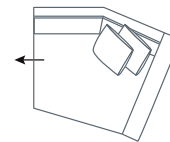

Molmic
molmic.com.au
#australianmade

DIMENSIONS (CM)

L 224 x D 100 x H 81
4 Seater 1 Arm (L/F, R/F)

L 204 x D 100 x H 81
3 Seater 1 Arm (L/F, R/F)

L 184 x D 100 x H 81
2.5 Seater 1 Arm (L/F, R/F)

L 164 x D 100 x H 81
2 Seater 1 Arm (L/F, R/F)

L 90 x D 100 x H 81
Single Seater 1 Arm (L/F, R/F)

L 250 x D 100 x H 81
4 Seater Corner 1 Arm (L/F, R/F)

L 230 x D 100 x H 81
3 Seater Corner 1 Arm (L/F, R/F)

L 210 x D 100 x H 81
2.5 Seater Corner 1 Arm (L/F, R/F)

L 206 x D 100 x H 81
4 Seater Bench

L 186 x D 100 x H 81
3 Seater Bench

L 166 x D 100 x H 81
2.5 Seater Bench

L 72 x D 100 x H 81
Single Bench

L 90 x D 164 x H 81
Chaise

L 100 x D 186 x H 81
Corner Chaise (L/F, R/F)

L 100 x D 100 x H 81
Corner

L 154 x D 145 x H 81
Angle Chaise (L/F, R/F)

MODULAR COMBINATIONS

L/F = Left Hand Facing, R/F = Right Hand Facing

*Please note: Seat height dimensions may change when non standard inserts are used.