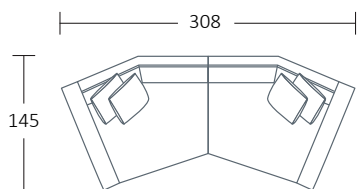

Arm Height
66

Leg Height
3.5

Scatter Size
60 x 60 cm

DIMENSIONS (CM)

L 242 x D 100 x H 81
4 Seater

L 222 x D 100 x H 81
3 Seater

L 202 x D 100 x H 81
2.5 Seater

L 182 x D 100 x H 81
2 Seater

L 206 x D 100 x H 81
4 Seater Bench

L 186 x D 100 x H 81
3 Seater Bench

L 166 x D 100 x H 81
2.5 Seater Bench

L 72 x D 100 x H 81
Single Bench

L 90 x D 164 x H 81
Chaise

L 100 x D 186 x H 81
Corner Chaise (L/F, R/F)

L 100 x D 100 x H 81
Corner

L 154 x D 145 x H 81
Angle Chaise (L/F, R/F)

MODULAR COMBINATIONS

L/F = Left Hand Facing, R/F = Right Hand Facing

*Please note: Seat height dimensions may change when non standard inserts are used.

Combination 5
Angle Chaise (L/F)
Angle Chaise (R/F)

Combination 6
Angle Chaise (L/F)
Single Bench
Angle Chaise (R/F)

Combination 7
Angle Chaise (L/F)
4 Seater 1 Arm (R/F)

Combination 8
Angle Chaise (L/F)
2.5 Seater Bench
Angle Chaise (R/F)