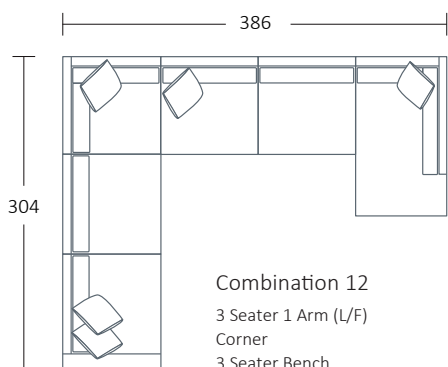

Arm Height
66

Leg Height
3.5

Scatter Size
60 x 60 cm

DIMENSIONS (CM)

L 242 x D 100 x H 81
4 Seater

L 222 x D 100 x H 81
3 Seater

L 202 x D 100 x H 81
2.5 Seater

L 182 x D 100 x H 81
2 Seater

L 90 x D 100 x H 81
Single Seater 1 Arm (L/F, R/F)

L 250 x D 100 x H 81
4 Seater Corner 1 Arm (L/F, R/F)

L 230 x D 100 x H 81
3 Seater Corner 1 Arm (L/F, R/F)

L 210 x D 100 x H 81
2.5 Seater Corner 1 Arm (L/F, R/F)

Combination 5
Angle Chaise (L/F)
Angle Chaise (R/F)

Combination 6
Angle Chaise (L/F)
Single Bench
Angle Chaise (R/F)

Combination 7
Angle Chaise (L/F)
4 Seater 1 Arm (R/F)

Combination 8
Angle Chaise (L/F)
2.5 Seater Bench
Angle Chaise (R/F)

Combination 9
Angle Chaise (L/F)
4 Seater Bench
Corner

Combination 10
4 Seater 1 Arm (L/F)
Corner
4 Seater 1 Arm (R/F)

Combination 11
4 Seater 1 Arm (L/F)
4 Seater Bench
Corner
4 Seater 1 Arm (R/F)

Combination 12
3 Seater 1 Arm (L/F)
Corner
3 Seater Bench
Corner Chaise (R/F)