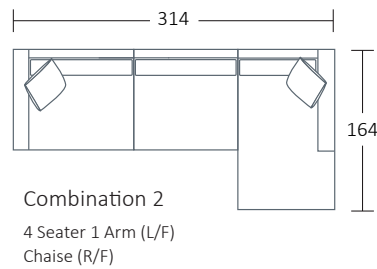

Arm Height
66

Leg Height
3.5

Scatter Size
60 x 60 cm

DIMENSIONS (CM)

L 242 x D 100 x H 81
4 Seater

L 222 x D 100 x H 81
3 Seater

L 202 x D 100 x H 81
2.5 Seater

L 182 x D 100 x H 81
2 Seater

L 90 x D 100 x H 81
Single Seater 1 Arm (L/F, R/F)

L 250 x D 100 x H 81
4 Seater Corner 1 Arm (L/F, R/F)

L 230 x D 100 x H 81
3 Seater Corner 1 Arm (L/F, R/F)

L 210 x D 100 x H 81
2.5 Seater Corner 1 Arm (L/F, R/F)

L 206 x D 100 x H 81
4 Seater Bench

L 186 x D 100 x H 81
3 Seater Bench

L 166 x D 100 x H 81
2.5 Seater Bench

L 72 x D 100 x H 81
Single Bench

L 90 x D 164 x H 81
Chaise

L 100 x D 186 x H 81
Corner Chaise (L/F, R/F)

L 100 x D 100 x H 81
Corner

L 154 x D 145 x H 81
Angle Chaise (L/F, R/F)

MODULAR COMBINATIONS

L/F = Left Hand Facing, R/F = Right Hand Facing

*Please note: Seat height dimensions may change when non standard inserts are used.