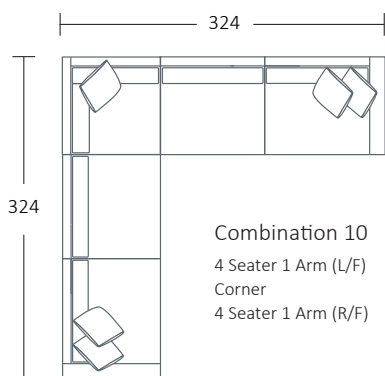

L 90 x D 100 x H 81
Single Seater 1 Arm (L/F, R/F)

L 250 x D 100 x H 81
4 Seater Corner 1 Arm (L/F, R/F)

L 230 x D 100 x H 81
3 Seater Corner 1 Arm (L/F, R/F)

L 210 x D 100 x H 81
2.5 Seater Corner 1 Arm (L/F, R/F)

L 100 x D 100 x H 81
Corner

L 154 x D 145 x H 81
Angle Chaise (L/F, R/F)

MODULAR COMBINATIONS

L/F = Left Hand Facing, R/F = Right Hand Facing

*Please note: Seat height dimensions may change when non standard inserts are used.

Combination 5
Angle Chaise (L/F)
Angle Chaise (R/F)

Combination 6
Angle Chaise (L/F)
Single Bench
Angle Chaise (R/F)

Combination 7
Angle Chaise (L/F)
4 Seater 1 Arm (R/F)

Combination 8
Angle Chaise (L/F)
2.5 Seater Bench
Angle Chaise (R/F)

Combination 9
Angle Chaise (L/F)
4 Seater Bench
Corner

Combination 10
4 Seater 1 Arm (L/F)
Corner
4 Seater 1 Arm (R/F)

Combination 11
4 Seater 1 Arm (L/F)
4 Seater Bench
Corner
4 Seater 1 Arm (R/F)

Combination 12
3 Seater 1 Arm (L/F)
Corner
3 Seater Bench
Corner Chaise (R/F)