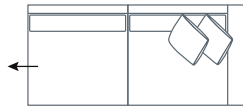

Arm Height
66

Leg Height
3.5

Scatter Size
60 x 60 cm

DIMENSIONS (CM)

L 242 x D 100 x H 81
4 Seater

L 222 x D 100 x H 81
3 Seater

L 202 x D 100 x H 81
2.5 Seater

L 182 x D 100 x H 81
2 Seater

L/F = Left Hand Facing, R/F = Right Hand Facing

*Please note: Seat height dimensions may change when non standard inserts are used.

Refer to Molmic website for Timber Stains and Powdercoat colours
All designs remain the intellectual property of Molmic Furniture
Improvements or alterations to design, construction or dimensions may occur without notice
Molmic Pty Ltd ABN 35 400 631 463

Molmic
molmic.com.au
#australianmade

DIMENSIONS (CM)

L 224 x D 100 x H 81
4 Seater 1 Arm (L/F, R/F)

L 204 x D 100 x H 81
3 Seater 1 Arm (L/F, R/F)

L 184 x D 100 x H 81
2.5 Seater 1 Arm (L/F, R/F)

L 164 x D 100 x H 81
2 Seater 1 Arm (L/F, R/F)