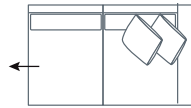

L/F = Left Hand Facing, R/F = Right Hand Facing

*Please note: Seat height dimensions may change when non standard inserts are used.

Refer to Molmic website for Timber Stains and Powdercoat colours
All designs remain the intellectual property of Molmic Furniture
Improvements or alterations to design, construction or dimensions may occur without notice
Molmic Pty Ltd ABN 35 400 631 463

Molmic
molmic.com.au
#australianmade

DIMENSIONS (CM)

L 224 x D 100 x H 81
4 Seater 1 Arm (L/F, R/F)

L 204 x D 100 x H 81
3 Seater 1 Arm (L/F, R/F)

L 184 x D 100 x H 81
2.5 Seater 1 Arm (L/F, R/F)

L 164 x D 100 x H 81
2 Seater 1 Arm (L/F, R/F)

L 90 x D 100 x H 81
Single Seater 1 Arm (L/F, R/F)

L 250 x D 100 x H 81
4 Seater Corner 1 Arm (L/F, R/F)

L 230 x D 100 x H 81
3 Seater Corner 1 Arm (L/F, R/F)

L 210 x D 100 x H 81
2.5 Seater Corner 1 Arm (L/F, R/F)

L 206 x D 100 x H 81
4 Seater Bench

L 186 x D 100 x H 81
3 Seater Bench

L 166 x D 100 x H 81
2.5 Seater Bench

L 72 x D 100 x H 81
Single Bench

L 90 x D 164 x H 81
Chaise

L 100 x D 186 x H 81
Corner Chaise (L/F, R/F)