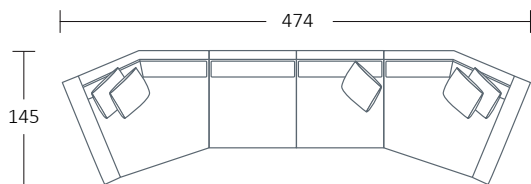

Arm Height
66

Leg Height
3.5

Scatter Size
60 x 60 cm

DIMENSIONS (CM)

L 242 x D 100 x H 81
4 Seater

L 222 x D 100 x H 81
3 Seater

L 202 x D 100 x H 81
2.5 Seater

L 182 x D 100 x H 81
2 Seater

L 90 x D 100 x H 81
Single Seater 1 Arm (L/F, R/F)

L 250 x D 100 x H 81
4 Seater Corner 1 Arm (L/F, R/F)

L 230 x D 100 x H 81
3 Seater Corner 1 Arm (L/F, R/F)

L 210 x D 100 x H 81
2.5 Seater Corner 1 Arm (L/F, R/F)

L 100 x D 100 x H 81
Corner

L 154 x D 145 x H 81
Angle Chaise (L/F, R/F)

MODULAR COMBINATIONS

L/F = Left Hand Facing, R/F = Right Hand Facing

*Please note: Seat height dimensions may change when non standard inserts are used.

Combination 5
Angle Chaise (L/F)
Angle Chaise (R/F)

Combination 6
Angle Chaise (L/F)
Single Bench
Angle Chaise (R/F)

Combination 7
Angle Chaise (L/F)
4 Seater 1 Arm (R/F)

Combination 8
Angle Chaise (L/F)
2.5 Seater Bench
Angle Chaise (R/F)