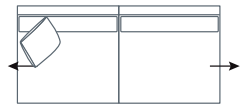

Molmic
molmic.com.au
#australianmade

DIMENSIONS (CM)

L 224 x D 100 x H 81
4 Seater 1 Arm (L/F, R/F)

L 204 x D 100 x H 81
3 Seater 1 Arm (L/F, R/F)

L 184 x D 100 x H 81
2.5 Seater 1 Arm (L/F, R/F)

L 164 x D 100 x H 81
2 Seater 1 Arm (L/F, R/F)

L 90 x D 100 x H 81
Single Seater 1 Arm (L/F, R/F)

L 250 x D 100 x H 81
4 Seater Corner 1 Arm (L/F, R/F)

L 230 x D 100 x H 81
3 Seater Corner 1 Arm (L/F, R/F)

L 210 x D 100 x H 81
2.5 Seater Corner 1 Arm (L/F, R/F)

L 206 x D 100 x H 81
4 Seater Bench

L 186 x D 100 x H 81
3 Seater Bench

L 166 x D 100 x H 81
2.5 Seater Bench

L 72 x D 100 x H 81
Single Bench

L 90 x D 164 x H 81
Chaise

L 100 x D 186 x H 81
Corner Chaise (L/F, R/F)