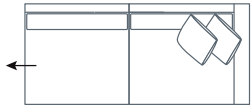

Arm Height
66

Leg Height
3.5

Scatter Size
60 x 60 cm

DIMENSIONS (CM)

L 242 x D 100 x H 81
4 Seater

L 222 x D 100 x H 81
3 Seater

L 202 x D 100 x H 81
2.5 Seater

L 182 x D 100 x H 81
2 Seater

L 105 x D 100 x H 81
Chair Plus

L 85 x D 95 x H 75
Chair Narrow Arm

L 75 x D 75 x H 48
Ottoman Square

L 105 x D 75 x H 48
Ottoman Rectangle

SOFA&SOUL

Shop in store & online
sofasoul.com.au

614 Church Street
Richmond VIC 3121
T 03 9427 8555
Sales@sofasoul.com.au
Stay connected @sofaandsoul

L/F = Left Hand Facing, R/F = Right Hand Facing

*Please note: Seat height dimensions may change when non standard inserts are used.

Refer to Molmic website for Timber Stains and Powdercoat colours
All designs remain the intellectual property of Molmic Furniture
Improvements or alterations to design, construction or dimensions may occur without notice
Molmic Pty Ltd ABN 35 400 631 463

Molmic
molmic.com.au
#australianmade

DIMENSIONS (CM)

L 224 x D 100 x H 81
4 Seater 1 Arm (L/F, R/F)

L 204 x D 100 x H 81
3 Seater 1 Arm (L/F, R/F)

L 184 x D 100 x H 81
2.5 Seater 1 Arm (L/F, R/F)

L 164 x D 100 x H 81
2 Seater 1 Arm (L/F, R/F)