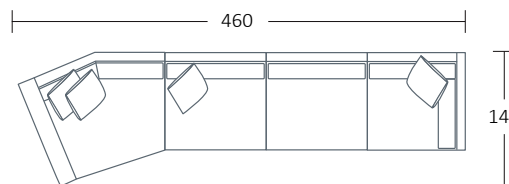

Arm Height
66

Leg Height
3.5

Scatter Size
60 x 60 cm

DIMENSIONS (CM)

L 242 x D 100 x H 81
4 Seater

L 222 x D 100 x H 81
3 Seater

L 202 x D 100 x H 81
2.5 Seater

L 182 x D 100 x H 81
2 Seater

L 100 x D 100 x H 81
Corner

L 154 x D 145 x H 81
Angle Chaise (L/F, R/F)

MODULAR COMBINATIONS

L/F = Left Hand Facing, R/F = Right Hand Facing

*Please note: Seat height dimensions may change when non standard inserts are used.

Combination 5
Angle Chaise (L/F)
Angle Chaise (R/F)

Combination 6
Angle Chaise (L/F)
Single Bench
Angle Chaise (R/F)

Combination 7
Angle Chaise (L/F)
4 Seater 1 Arm (R/F)

Combination 8
Angle Chaise (L/F)
2.5 Seater Bench
Angle Chaise (R/F)

Combination 9
Angle Chaise (L/F)
4 Seater Bench
Corner

Combination 10
4 Seater 1 Arm (L/F)
Corner
4 Seater 1 Arm (R/F)

Combination 11
4 Seater 1 Arm (L/F)
4 Seater Bench
Corner
4 Seater 1 Arm (R/F)

Combination 12
3 Seater 1 Arm (L/F)
Corner
3 Seater Bench
Corner Chaise (R/F)