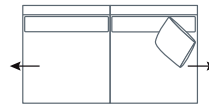

Molmic
molmic.com.au
#australianmade

DIMENSIONS (CM)

L 224 x D 100 x H 81
4 Seater 1 Arm (L/F, R/F)

L 204 x D 100 x H 81
3 Seater 1 Arm (L/F, R/F)

L 184 x D 100 x H 81
2.5 Seater 1 Arm (L/F, R/F)

L 164 x D 100 x H 81
2 Seater 1 Arm (L/F, R/F)

L 90 x D 100 x H 81
Single Seater 1 Arm (L/F, R/F)

L 250 x D 100 x H 81
4 Seater Corner 1 Arm (L/F, R/F)

L 230 x D 100 x H 81
3 Seater Corner 1 Arm (L/F, R/F)

L 210 x D 100 x H 81
2.5 Seater Corner 1 Arm (L/F, R/F)

L 206 x D 100 x H 81
4 Seater Bench

L 186 x D 100 x H 81
3 Seater Bench

L 166 x D 100 x H 81
2.5 Seater Bench

L 72 x D 100 x H 81
Single Bench

L 90 x D 164 x H 81
Chaise

L 100 x D 186 x H 81
Corner Chaise (L/F, R/F)

L 100 x D 100 x H 81
Corner

L 154 x D 145 x H 81
Angle Chaise (L/F, R/F)

MODULAR COMBINATIONS

L/F = Left Hand Facing, R/F = Right Hand Facing

*Please note: Seat height dimensions may change when non standard inserts are used.