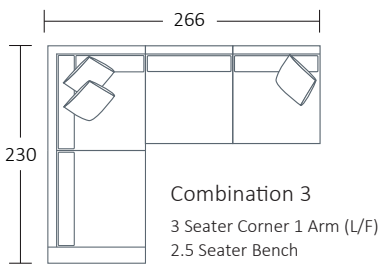

Arm Height
66

Leg Height
3.5

Scatter Size
60 x 60 cm

DIMENSIONS (CM)

L 242 x D 100 x H 81
4 Seater

L 222 x D 100 x H 81
3 Seater

L 202 x D 100 x H 81
2.5 Seater

L 182 x D 100 x H 81
2 Seater

L 90 x D 100 x H 81
Single Seater 1 Arm (L/F, R/F)

L 250 x D 100 x H 81
4 Seater Corner 1 Arm (L/F, R/F)

L 230 x D 100 x H 81
3 Seater Corner 1 Arm (L/F, R/F)

L 210 x D 100 x H 81
2.5 Seater Corner 1 Arm (L/F, R/F)

L 206 x D 100 x H 81
4 Seater Bench

L 186 x D 100 x H 81
3 Seater Bench

L 166 x D 100 x H 81
2.5 Seater Bench

L 72 x D 100 x H 81
Single Bench

L 90 x D 164 x H 81
Chaise

L 100 x D 186 x H 81
Corner Chaise (L/F, R/F)

L 100 x D 100 x H 81
Corner

L 154 x D 145 x H 81
Angle Chaise (L/F, R/F)

MODULAR COMBINATIONS

L/F = Left Hand Facing, R/F = Right Hand Facing

*Please note: Seat height dimensions may change when non standard inserts are used.