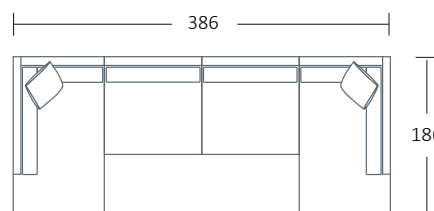

Arm Height
66

Leg Height
3.5

Scatter Size
60 x 60 cm

DIMENSIONS (CM)

L 242 x D 100 x H 81
4 Seater

L 222 x D 100 x H 81
3 Seater

L 202 x D 100 x H 81
2.5 Seater

L 182 x D 100 x H 81
2 Seater

Combination 5
Angle Chaise (L/F)
Angle Chaise (R/F)

Combination 6
Angle Chaise (L/F)
Single Bench
Angle Chaise (R/F)

Combination 7
Angle Chaise (L/F)
4 Seater 1 Arm (R/F)

Combination 8
Angle Chaise (L/F)
2.5 Seater Bench
Angle Chaise (R/F)

Combination 9
Angle Chaise (L/F)
4 Seater Bench
Corner

Combination 10
4 Seater 1 Arm (L/F)
Corner
4 Seater 1 Arm (R/F)

Combination 11
4 Seater 1 Arm (L/F)
4 Seater Bench
Corner
4 Seater 1 Arm (R/F)

Combination 12
3 Seater 1 Arm (L/F)
Corner
3 Seater Bench
Corner Chaise (R/F)

Combination 13
Corner Chaise (L/F)
3 Seater Bench
Corner Chaise (R/F)

L/F = Left Hand Facing, R/F = Right Hand Facing

*Please note: Seat height dimensions may change when non standard inserts are used.

Refer to Molmic website for Timber Stains and Powdercoat colours
All designs remain the intellectual property of Molmic Furniture
Improvements or alterations to design, construction or dimensions may occur without notice
Molmic Pty Ltd ABN 35 400 631 463