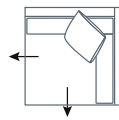

Molmic
molmic.com.au
#australianmade

DIMENSIONS (CM)

L 224 x D 100 x H 81
4 Seater 1 Arm (L/F, R/F)

L 204 x D 100 x H 81
3 Seater 1 Arm (L/F, R/F)

L 184 x D 100 x H 81
2.5 Seater 1 Arm (L/F, R/F)

L 164 x D 100 x H 81
2 Seater 1 Arm (L/F, R/F)

L 90 x D 100 x H 81
Single Seater 1 Arm (L/F, R/F)

L 250 x D 100 x H 81
4 Seater Corner 1 Arm (L/F, R/F)

L 230 x D 100 x H 81
3 Seater Corner 1 Arm (L/F, R/F)

L 210 x D 100 x H 81
2.5 Seater Corner 1 Arm (L/F, R/F)

L 206 x D 100 x H 81
4 Seater Bench

L 186 x D 100 x H 81
3 Seater Bench

L 166 x D 100 x H 81
2.5 Seater Bench

L 72 x D 100 x H 81
Single Bench

L 90 x D 164 x H 81
Chaise

L 100 x D 186 x H 81
Corner Chaise (L/F, R/F)

L 100 x D 100 x H 81
Corner

L 154 x D 145 x H 81
Angle Chaise (L/F, R/F)

MODULAR COMBINATIONS

L/F = Left Hand Facing, R/F = Right Hand Facing

*Please note: Seat height dimensions may change when non standard inserts are used.