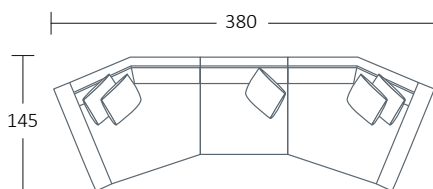

Arm Height
66

Leg Height
3.5

Scatter Size
60 x 60 cm

DIMENSIONS (CM)

L 242 x D 100 x H 81
4 Seater

L 222 x D 100 x H 81
3 Seater

L 202 x D 100 x H 81
2.5 Seater

L 182 x D 100 x H 81
2 Seater

L 206 x D 100 x H 81
4 Seater Bench

L 186 x D 100 x H 81
3 Seater Bench

L 166 x D 100 x H 81
2.5 Seater Bench

L 72 x D 100 x H 81
Single Bench

L 90 x D 164 x H 81
Chaise

L 100 x D 186 x H 81
Corner Chaise (L/F, R/F)

L 100 x D 100 x H 81
Corner

L 154 x D 145 x H 81
Angle Chaise (L/F, R/F)

MODULAR COMBINATIONS

L/F = Left Hand Facing, R/F = Right Hand Facing

*Please note: Seat height dimensions may change when non standard inserts are used.

Combination 5
Angle Chaise (L/F)
Angle Chaise (R/F)

Combination 6
Angle Chaise (L/F)
Single Bench
Angle Chaise (R/F)

Combination 7
Angle Chaise (L/F)
4 Seater 1 Arm (R/F)

Combination 8
Angle Chaise (L/F)
2.5 Seater Bench
Angle Chaise (R/F)