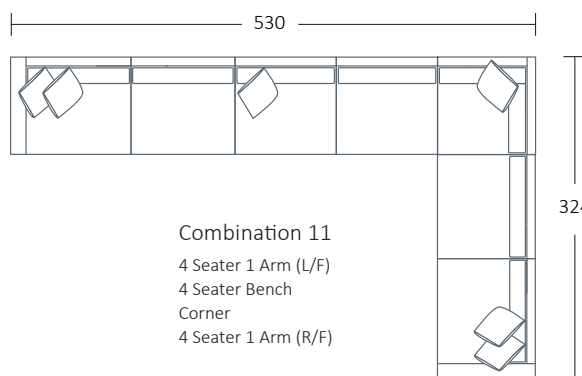

L 90 x D 100 x H 81
Single Seater 1 Arm (L/F, R/F)

L 250 x D 100 x H 81
4 Seater Corner 1 Arm (L/F, R/F)

L 230 x D 100 x H 81
3 Seater Corner 1 Arm (L/F, R/F)

L 210 x D 100 x H 81
2.5 Seater Corner 1 Arm (L/F, R/F)

L 100 x D 100 x H 81
Corner

L 154 x D 145 x H 81
Angle Chaise (L/F, R/F)

MODULAR COMBINATIONS

L/F = Left Hand Facing, R/F = Right Hand Facing

*Please note: Seat height dimensions may change when non standard inserts are used.

Combination 5
Angle Chaise (L/F)
Angle Chaise (R/F)

Combination 6
Angle Chaise (L/F)
Single Bench
Angle Chaise (R/F)

Combination 7
Angle Chaise (L/F)
4 Seater 1 Arm (R/F)

Combination 8
Angle Chaise (L/F)
2.5 Seater Bench
Angle Chaise (R/F)

Combination 9
Angle Chaise (L/F)
4 Seater Bench
Corner

Combination 10
4 Seater 1 Arm (L/F)
Corner
4 Seater 1 Arm (R/F)

Combination 11
4 Seater 1 Arm (L/F)
4 Seater Bench
Corner
4 Seater 1 Arm (R/F)

Combination 12
3 Seater 1 Arm (L/F)
Corner
3 Seater Bench
Corner Chaise (R/F)