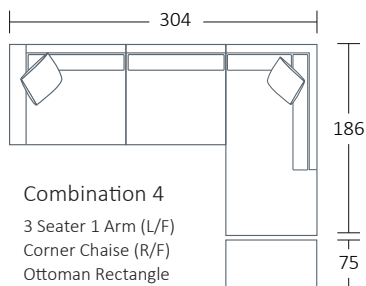

Arm Height
66

Leg Height
3.5

Scatter Size
60 x 60 cm

DIMENSIONS (CM)

L 242 x D 100 x H 81
4 Seater

L 222 x D 100 x H 81
3 Seater

L 202 x D 100 x H 81
2.5 Seater

L 182 x D 100 x H 81
2 Seater

L 90 x D 100 x H 81
Single Seater 1 Arm (L/F, R/F)

L 250 x D 100 x H 81
4 Seater Corner 1 Arm (L/F, R/F)

L 230 x D 100 x H 81
3 Seater Corner 1 Arm (L/F, R/F)

L 210 x D 100 x H 81
2.5 Seater Corner 1 Arm (L/F, R/F)

L 206 x D 100 x H 81
4 Seater Bench

L 186 x D 100 x H 81
3 Seater Bench

L 166 x D 100 x H 81
2.5 Seater Bench

L 72 x D 100 x H 81
Single Bench

L 90 x D 164 x H 81
Chaise

L 100 x D 186 x H 81
Corner Chaise (L/F, R/F)

L 100 x D 100 x H 81
Corner

L 154 x D 145 x H 81
Angle Chaise (L/F, R/F)

MODULAR COMBINATIONS

L/F = Left Hand Facing, R/F = Right Hand Facing

*Please note: Seat height dimensions may change when non standard inserts are used.