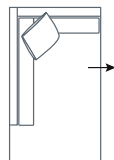

Molmic
molmic.com.au
#australianmade

DIMENSIONS (CM)

L 224 x D 100 x H 81
4 Seater 1 Arm (L/F, R/F)

L 204 x D 100 x H 81
3 Seater 1 Arm (L/F, R/F)

L 184 x D 100 x H 81
2.5 Seater 1 Arm (L/F, R/F)

L 164 x D 100 x H 81
2 Seater 1 Arm (L/F, R/F)

L 90 x D 100 x H 81
Single Seater 1 Arm (L/F, R/F)

L 250 x D 100 x H 81
4 Seater Corner 1 Arm (L/F, R/F)

L 230 x D 100 x H 81
3 Seater Corner 1 Arm (L/F, R/F)

L 210 x D 100 x H 81
2.5 Seater Corner 1 Arm (L/F, R/F)

L 206 x D 100 x H 81
4 Seater Bench

L 186 x D 100 x H 81
3 Seater Bench

L 166 x D 100 x H 81
2.5 Seater Bench

L 72 x D 100 x H 81
Single Bench

L 90 x D 164 x H 81
Chaise

L 100 x D 186 x H 81
Corner Chaise (L/F, R/F)

L 100 x D 100 x H 81
Corner

L 154 x D 145 x H 81
Angle Chaise (L/F, R/F)

MODULAR COMBINATIONS

L/F = Left Hand Facing, R/F = Right Hand Facing

*Please note: Seat height dimensions may change when non standard inserts are used.