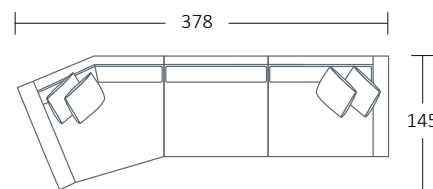

Arm Height
66

Leg Height
3.5

Scatter Size
60 x 60 cm

DIMENSIONS (CM)

L 242 x D 100 x H 81
4 Seater

L 222 x D 100 x H 81
3 Seater

L 202 x D 100 x H 81
2.5 Seater

L 182 x D 100 x H 81
2 Seater

L 206 x D 100 x H 81
4 Seater Bench

L 186 x D 100 x H 81
3 Seater Bench

L 166 x D 100 x H 81
2.5 Seater Bench

L 72 x D 100 x H 81
Single Bench

L 90 x D 164 x H 81
Chaise

L 100 x D 186 x H 81
Corner Chaise (L/F, R/F)

L 100 x D 100 x H 81
Corner

L 154 x D 145 x H 81
Angle Chaise (L/F, R/F)

MODULAR COMBINATIONS

L/F = Left Hand Facing, R/F = Right Hand Facing

*Please note: Seat height dimensions may change when non standard inserts are used.

Combination 5
Angle Chaise (L/F)
Angle Chaise (R/F)

Combination 6
Angle Chaise (L/F)
Single Bench
Angle Chaise (R/F)

Combination 7
Angle Chaise (L/F)
4 Seater 1 Arm (R/F)

Combination 8
Angle Chaise (L/F)
2.5 Seater Bench
Angle Chaise (R/F)