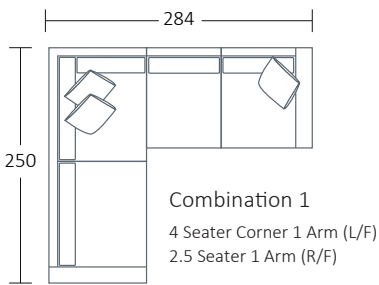

Arm Height
66

Leg Height
3.5

Scatter Size
60 x 60 cm

DIMENSIONS (CM)

L 242 x D 100 x H 81
4 Seater

L 222 x D 100 x H 81
3 Seater

L 202 x D 100 x H 81
2.5 Seater

L 182 x D 100 x H 81
2 Seater

L 90 x D 100 x H 81
Single Seater 1 Arm (L/F, R/F)

L 250 x D 100 x H 81
4 Seater Corner 1 Arm (L/F, R/F)

L 230 x D 100 x H 81
3 Seater Corner 1 Arm (L/F, R/F)

L 210 x D 100 x H 81
2.5 Seater Corner 1 Arm (L/F, R/F)

L 206 x D 100 x H 81
4 Seater Bench

L 186 x D 100 x H 81
3 Seater Bench

L 166 x D 100 x H 81
2.5 Seater Bench

L 72 x D 100 x H 81
Single Bench

L 90 x D 164 x H 81
Chaise

L 100 x D 186 x H 81
Corner Chaise (L/F, R/F)

L 100 x D 100 x H 81
Corner

L 154 x D 145 x H 81
Angle Chaise (L/F, R/F)

MODULAR COMBINATIONS

L/F = Left Hand Facing, R/F = Right Hand Facing

*Please note: Seat height dimensions may change when non standard inserts are used.