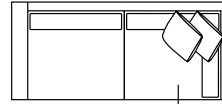

L/F = Left Hand Facing, R/F = Right Hand Facing

*Please note: Seat height dimensions may change when non standard inserts are used.

Refer to Molmic website for Timber Stains and Powdercoat colours
All designs remain the intellectual property of Molmic Furniture
Improvements or alterations to design, construction or dimensions may occur without notice
Molmic Pty Ltd ABN 35 400 631 463

Molmic
molmic.com.au
#australianmade

DIMENSIONS (CM)

L 224 x D 100 x H 81
4 Seater 1 Arm (L/F, R/F)

L 204 x D 100 x H 81
3 Seater 1 Arm (L/F, R/F)

L 184 x D 100 x H 81
2.5 Seater 1 Arm (L/F, R/F)

L 164 x D 100 x H 81
2 Seater 1 Arm (L/F, R/F)

L 90 x D 100 x H 81
Single Seater 1 Arm (L/F, R/F)

L 250 x D 100 x H 81
4 Seater Corner 1 Arm (L/F, R/F)

L 230 x D 100 x H 81
3 Seater Corner 1 Arm (L/F, R/F)

L 210 x D 100 x H 81
2.5 Seater Corner 1 Arm (L/F, R/F)

L 206 x D 100 x H 81
4 Seater Bench

L 186 x D 100 x H 81
3 Seater Bench

L 166 x D 100 x H 81
2.5 Seater Bench

L 72 x D 100 x H 81
Single Bench

L 90 x D 164 x H 81
Chaise

L 100 x D 186 x H 81
Corner Chaise (L/F, R/F)