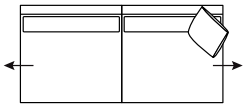

Molmic
molmic.com.au
#australianmade

DIMENSIONS (CM)

L 224 x D 100 x H 81
4 Seater 1 Arm (L/F, R/F)

L 204 x D 100 x H 81
3 Seater 1 Arm (L/F, R/F)

L 184 x D 100 x H 81
2.5 Seater 1 Arm (L/F, R/F)

L 164 x D 100 x H 81
2 Seater 1 Arm (L/F, R/F)

L 90 x D 100 x H 81
Single Seater 1 Arm (L/F, R/F)

L 250 x D 100 x H 81
4 Seater Corner 1 Arm (L/F, R/F)

L 230 x D 100 x H 81
3 Seater Corner 1 Arm (L/F, R/F)

L 210 x D 100 x H 81
2.5 Seater Corner 1 Arm (L/F, R/F)

L 206 x D 100 x H 81
4 Seater Bench

L 186 x D 100 x H 81
3 Seater Bench

L 166 x D 100 x H 81
2.5 Seater Bench

L 72 x D 100 x H 81
Single Bench

L 90 x D 164 x H 81
Chaise

L 100 x D 186 x H 81
Corner Chaise (L/F, R/F)