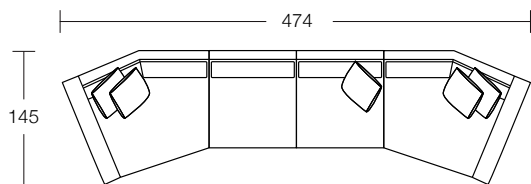

Arm Height
66

Leg Height
3.5

Scatter Size
60 x 60 cm

DIMENSIONS (CM)

L 242 x D 100 x H 81
4 Seater

L 222 x D 100 x H 81
3 Seater

L 202 x D 100 x H 81
2.5 Seater

L 182 x D 100 x H 81
2 Seater

Combination 3
3 Seater Corner 1 Arm (L/F)
2.5 Seater Bench

Combination 4
3 Seater 1 Arm (L/F)
Corner Chaise (R/F)
Ottoman Rectangle

SOFA&SOUL

Shop in store & online
sofasoul.com.au

L/F = Left Hand Facing, R/F = Right Hand Facing

Molmic
molmic.com.au
#australianmade

614 Church Street
Richmond VIC 3121
T 03 9427 8555
Sales@sofasoul.com.au
Stay connected @sofaandsoul

MODULAR COMBINATIONS

Combination 5
 Angle Chaise (L/F)
 Angle Chaise (R/F)

Combination 6
 Angle Chaise (L/F)
 Single Bench
 Angle Chaise (R/F)

Combination 7
 Angle Chaise (L/F)
 4 Seater 1 Arm (R/F)

Combination 8
 Angle Chaise (L/F)
 2.5 Seater Bench
 Angle Chaise (R/F)

Combination 9
 Angle Chaise (L/F)
 4 Seater Bench
 Corner