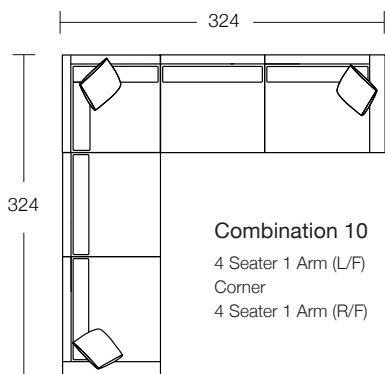

Arm Height
66

Leg Height
3.5

Scatter Size
60 x 60 cm

DIMENSIONS (CM)

L 242 x D 100 x H 81
4 Seater

L 222 x D 100 x H 81
3 Seater

L 202 x D 100 x H 81
2.5 Seater

L 182 x D 100 x H 81
2 Seater

L 90 x D 100 x H 81
Single Seater 1 Arm (L/F, R/F)

L 250 x D 100 x H 81
4 Seater Corner 1 Arm (L/F, R/F)

L 230 x D 100 x H 81
3 Seater Corner 1 Arm (L/F, R/F)

L 210 x D 100 x H 81
2.5 Seater Corner 1 Arm (L/F, R/F)

Combination 6
 Angle Chaise (L/F)
 Single Bench
 Angle Chaise (R/F)

Combination 7
 Angle Chaise (L/F)
 4 Seater 1 Arm (R/F)

Combination 8
 Angle Chaise (L/F)
 2.5 Seater Bench
 Angle Chaise (R/F)

Combination 9
 Angle Chaise (L/F)
 4 Seater Bench
 Corner

Combination 10
 4 Seater 1 Arm (L/F)
 Corner
 4 Seater 1 Arm (R/F)

Combination 11
 4 Seater 1 Arm (L/F)
 4 Seater Bench
 Corner
 4 Seater 1 Arm (R/F)

Combination 12
 3 Seater 1 Arm (L/F)
 Corner
 3 Seater Bench
 Corner Chaise (R/F)