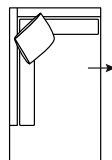

Molmic
molmic.com.au
#australianmade

DIMENSIONS (CM)

L 224 x D 100 x H 81
4 Seater 1 Arm (L/F, R/F)

L 204 x D 100 x H 81
3 Seater 1 Arm (L/F, R/F)

L 184 x D 100 x H 81
2.5 Seater 1 Arm (L/F, R/F)

L 164 x D 100 x H 81
2 Seater 1 Arm (L/F, R/F)

L 90 x D 100 x H 81
Single Seater 1 Arm (L/F, R/F)

L 250 x D 100 x H 81
4 Seater Corner 1 Arm (L/F, R/F)

L 230 x D 100 x H 81
3 Seater Corner 1 Arm (L/F, R/F)

L 210 x D 100 x H 81
2.5 Seater Corner 1 Arm (L/F, R/F)

L 206 x D 100 x H 81
4 Seater Bench

L 186 x D 100 x H 81
3 Seater Bench

L 166 x D 100 x H 81
2.5 Seater Bench

L 72 x D 100 x H 81
Single Bench

L 90 x D 164 x H 81
Chaise

L 100 x D 186 x H 81
Corner Chaise (L/F, R/F)

L 100 x D 100 x H 81
Corner

L 154 x D 145 x H 81
Angle Chaise (L/F, R/F)

MODULAR COMBINATIONS

Combination 1
4 Seater Corner 1 Arm (L/F)
2.5 Seater 1 Arm (R/F)

Combination 2
4 Seater 1 Arm (L/F)
Chaise (R/F)