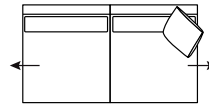

Molmic
molmic.com.au
#australianmade

DIMENSIONS (CM)

L 224 x D 100 x H 81
4 Seater 1 Arm (L/F, R/F)

L 204 x D 100 x H 81
3 Seater 1 Arm (L/F, R/F)

L 184 x D 100 x H 81
2.5 Seater 1 Arm (L/F, R/F)

L 164 x D 100 x H 81
2 Seater 1 Arm (L/F, R/F)

L 90 x D 100 x H 81
Single Seater 1 Arm (L/F, R/F)

L 250 x D 100 x H 81
4 Seater Corner 1 Arm (L/F, R/F)

L 230 x D 100 x H 81
3 Seater Corner 1 Arm (L/F, R/F)

L 210 x D 100 x H 81
2.5 Seater Corner 1 Arm (L/F, R/F)

L 206 x D 100 x H 81
4 Seater Bench

L 186 x D 100 x H 81
3 Seater Bench

L 166 x D 100 x H 81
2.5 Seater Bench

L 72 x D 100 x H 81
Single Bench

L 90 x D 164 x H 81
Chaise

L 100 x D 186 x H 81
Corner Chaise (L/F, R/F)