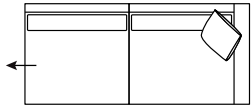

Arm Height
66

Leg Height
3.5

Scatter Size
60 x 60 cm

DIMENSIONS (CM)

L 242 x D 100 x H 81
4 Seater

L 222 x D 100 x H 81
3 Seater

L 202 x D 100 x H 81
2.5 Seater

L 182 x D 100 x H 81
2 Seater

L 105 x D 100 x H 81
Chair Plus

L 85 x D 95 x H 75
Chair Narrow Arm

L 75 x D 75 x H 48
Ottoman Square

L 105 x D 75 x H 48
Ottoman Rectangle

Shop in store & online
sofasoul.com.au

614 Church Street
Richmond VIC 3121
T 03 9427 8555
Sales@sofasoul.com.au
Stay connected @sofaandsoul

L/F = Left Hand Facing, R/F = Right Hand Facing

*Please note: Seat height dimensions may change when non standard inserts are used.

Refer to Molmic website for Timber Stains and Powdercoat colours
All designs remain the intellectual property of Molmic Furniture
Improvements or alterations to design, construction or dimensions may occur without notice
Molmic Pty Ltd ABN 35 400 631 463

Molmic
molmic.com.au
#australianmade

DIMENSIONS (CM)

L 224 x D 100 x H 81
4 Seater 1 Arm (L/F, R/F)

L 204 x D 100 x H 81
3 Seater 1 Arm (L/F, R/F)

L 184 x D 100 x H 81
2.5 Seater 1 Arm (L/F, R/F)

L 164 x D 100 x H 81
2 Seater 1 Arm (L/F, R/F)