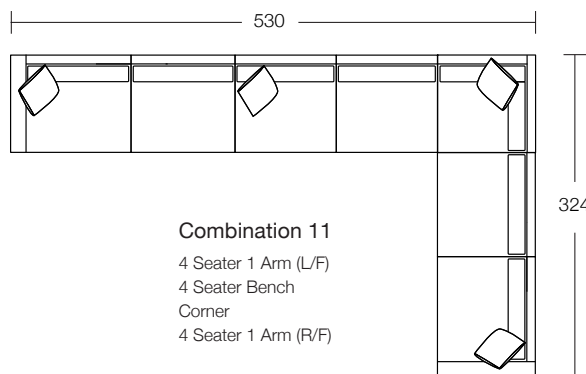

Arm Height
66

Leg Height
3.5

Scatter Size
60 x 60 cm

DIMENSIONS (CM)

L 242 x D 100 x H 81
4 Seater

L 222 x D 100 x H 81
3 Seater

L 202 x D 100 x H 81
2.5 Seater

L 182 x D 100 x H 81
2 Seater

L 90 x D 100 x H 81
Single Seater 1 Arm (L/F, R/F)

L 250 x D 100 x H 81
4 Seater Corner 1 Arm (L/F, R/F)

L 230 x D 100 x H 81
3 Seater Corner 1 Arm (L/F, R/F)

L 210 x D 100 x H 81
2.5 Seater Corner 1 Arm (L/F, R/F)

Combination 6
 Angle Chaise (L/F)
 Single Bench
 Angle Chaise (R/F)

Combination 7
 Angle Chaise (L/F)
 4 Seater 1 Arm (R/F)

Combination 8
 Angle Chaise (L/F)
 2.5 Seater Bench
 Angle Chaise (R/F)

Combination 9
 Angle Chaise (L/F)
 4 Seater Bench
 Corner

Combination 10
 4 Seater 1 Arm (L/F)
 Corner
 4 Seater 1 Arm (R/F)

Combination 11
 4 Seater 1 Arm (L/F)
 4 Seater Bench
 Corner
 4 Seater 1 Arm (R/F)

Combination 12
 3 Seater 1 Arm (L/F)
 Corner
 3 Seater Bench
 Corner Chaise (R/F)