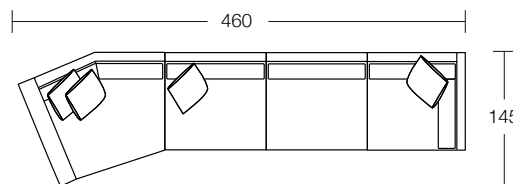

Arm Height
66

Leg Height
3.5

Scatter Size
60 x 60 cm

DIMENSIONS (CM)

L 242 x D 100 x H 81
4 Seater

L 222 x D 100 x H 81
3 Seater

L 202 x D 100 x H 81
2.5 Seater

L 182 x D 100 x H 81
2 Seater

Combination 3
3 Seater Corner 1 Arm (L/F)
2.5 Seater Bench

Combination 4
3 Seater 1 Arm (L/F)
Corner Chaise (R/F)
Ottoman Rectangle

SOFA&SOUL

Shop in store & online
sofasoul.com.au

L/F = Left Hand Facing, R/F = Right Hand Facing

Molmic
molmic.com.au
#australianmade

614 Church Street
Richmond VIC 3121
T 03 9427 8555
Sales@sofasoul.com.au
Stay connected @sofaandsoul

MODULAR COMBINATIONS

Combination 5
 Angle Chaise (L/F)
 Angle Chaise (R/F)

Combination 6
 Angle Chaise (L/F)
 Single Bench
 Angle Chaise (R/F)

Combination 7
 Angle Chaise (L/F)
 4 Seater 1 Arm (R/F)

Combination 8
 Angle Chaise (L/F)
 2.5 Seater Bench
 Angle Chaise (R/F)

Combination 9
 Angle Chaise (L/F)
 4 Seater Bench
 Corner