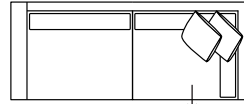

L/F = Left Hand Facing, R/F = Right Hand Facing

*Please note: Seat height dimensions may change when non standard inserts are used.

Refer to Molmic website for Timber Stains and Powdercoat colours
All designs remain the intellectual property of Molmic Furniture
Improvements or alterations to design, construction or dimensions may occur without notice
Molmic Pty Ltd ABN 35 400 631 463

Molmic
molmic.com.au
#australianmade

DIMENSIONS (CM)

L 224 x D 100 x H 81
4 Seater 1 Arm (L/F, R/F)

L 204 x D 100 x H 81
3 Seater 1 Arm (L/F, R/F)

L 184 x D 100 x H 81
2.5 Seater 1 Arm (L/F, R/F)

L 164 x D 100 x H 81
2 Seater 1 Arm (L/F, R/F)

L 90 x D 100 x H 81
Single Seater 1 Arm (L/F, R/F)

L 250 x D 100 x H 81
4 Seater Corner 1 Arm (L/F, R/F)

L 230 x D 100 x H 81
3 Seater Corner 1 Arm (L/F, R/F)

L 210 x D 100 x H 81
2.5 Seater Corner 1 Arm (L/F, R/F)

L 206 x D 100 x H 81
4 Seater Bench

L 186 x D 100 x H 81
3 Seater Bench

L 166 x D 100 x H 81
2.5 Seater Bench

L 72 x D 100 x H 81
Single Bench

L 90 x D 164 x H 81
Chaise

L 100 x D 186 x H 81
Corner Chaise (L/F, R/F)