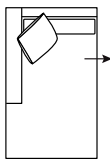

Arm Height
66

Leg Height
3.5

Scatter Size
60 x 60 cm

DIMENSIONS (CM)

L 242 x D 100 x H 81
4 Seater

L 222 x D 100 x H 81
3 Seater

L 202 x D 100 x H 81
2.5 Seater

L 182 x D 100 x H 81
2 Seater

L 90 x D 100 x H 81
Single Seater 1 Arm (L/F, R/F)

L 250 x D 100 x H 81
4 Seater Corner 1 Arm (L/F, R/F)

L 230 x D 100 x H 81
3 Seater Corner 1 Arm (L/F, R/F)

L 210 x D 100 x H 81
2.5 Seater Corner 1 Arm (L/F, R/F)

L 206 x D 100 x H 81
4 Seater Bench

L 186 x D 100 x H 81
3 Seater Bench

L 166 x D 100 x H 81
2.5 Seater Bench

L 72 x D 100 x H 81
Single Bench

L 90 x D 164 x H 81
Chaise

L 100 x D 186 x H 81
Corner Chaise (L/F, R/F)

L 100 x D 100 x H 81
Corner

L 154 x D 145 x H 81
Angle Chaise (L/F, R/F)

MODULAR COMBINATIONS

Combination 1
4 Seater Corner 1 Arm (L/F)
2.5 Seater 1 Arm (R/F)

Combination 2
4 Seater 1 Arm (L/F)
Chaise (R/F)