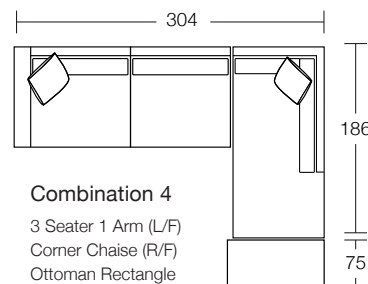

Arm Height
66

Leg Height
3.5

Scatter Size
60 x 60 cm

DIMENSIONS (CM)

L 242 x D 100 x H 81
4 Seater

L 222 x D 100 x H 81
3 Seater

L 202 x D 100 x H 81
2.5 Seater

L 182 x D 100 x H 81
2 Seater

L 206 x D 100 x H 81
4 Seater Bench

L 186 x D 100 x H 81
3 Seater Bench

L 166 x D 100 x H 81
2.5 Seater Bench

L 72 x D 100 x H 81
Single Bench

L 90 x D 164 x H 81
Chaise

L 100 x D 186 x H 81
Corner Chaise (L/F, R/F)

L 100 x D 100 x H 81
Corner

L 154 x D 145 x H 81
Angle Chaise (L/F, R/F)

MODULAR COMBINATIONS

Combination 1
4 Seater Corner 1 Arm (L/F)
2.5 Seater 1 Arm (R/F)

Combination 2
4 Seater 1 Arm (L/F)
Chaise (R/F)

Combination 3
3 Seater Corner 1 Arm (L/F)
2.5 Seater Bench

Combination 4
3 Seater 1 Arm (L/F)
Corner Chaise (R/F)
Ottoman Rectangle

SOFA&SOUL

Shop in store & online
sofasoul.com.au

L/F = Left Hand Facing, R/F = Right Hand Facing