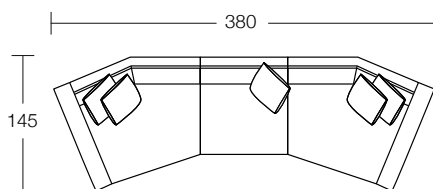

Combination 6
Angle Chaise (L/F)
Single Bench
Angle Chaise (R/F)