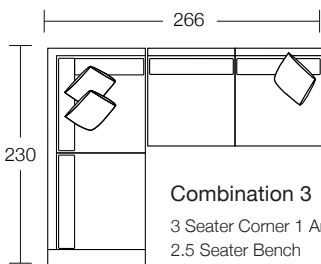

L 90 x D 100 x H 81
Single Seater 1 Arm (L/F, R/F)

L 250 x D 100 x H 81
4 Seater Corner 1 Arm (L/F, R/F)

L 230 x D 100 x H 81
3 Seater Corner 1 Arm (L/F, R/F)

L 210 x D 100 x H 81
2.5 Seater Corner 1 Arm (L/F, R/F)

L 206 x D 100 x H 81
4 Seater Bench

L 186 x D 100 x H 81
3 Seater Bench

L 166 x D 100 x H 81
2.5 Seater Bench

L 72 x D 100 x H 81
Single Bench

L 90 x D 164 x H 81
Chaise

L 100 x D 186 x H 81
Corner Chaise (L/F, R/F)

L 100 x D 100 x H 81
Corner

L 154 x D 145 x H 81
Angle Chaise (L/F, R/F)

MODULAR COMBINATIONS

Combination 1
4 Seater Corner 1 Arm (L/F)
2.5 Seater 1 Arm (R/F)

Combination 2
4 Seater 1 Arm (L/F)
Chaise (R/F)

Combination 3
3 Seater Corner 1 Arm (L/F)
2.5 Seater Bench

Combination 4
3 Seater 1 Arm (L/F)
Corner Chaise (R/F)
Ottoman Rectangle

SOFA&SOUL

Shop in store & online
sofasoul.com.au

L/F = Left Hand Facing, R/F = Right Hand Facing