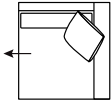

Arm Height
66

Leg Height
3.5

Scatter Size
60 x 60 cm

DIMENSIONS (CM)

L 242 x D 100 x H 81
4 Seater

L 222 x D 100 x H 81
3 Seater

L 202 x D 100 x H 81
2.5 Seater

L 182 x D 100 x H 81
2 Seater

L/F = Left Hand Facing, R/F = Right Hand Facing

*Please note: Seat height dimensions may change when non standard inserts are used.

Refer to Molmic website for Timber Stains and Powdercoat colours
All designs remain the intellectual property of Molmic Furniture
Improvements or alterations to design, construction or dimensions may occur without notice
Molmic Pty Ltd ABN 35 400 631 463

Molmic
molmic.com.au
#australianmade

DIMENSIONS (CM)

L 224 x D 100 x H 81
4 Seater 1 Arm (L/F, R/F)

L 204 x D 100 x H 81
3 Seater 1 Arm (L/F, R/F)

L 184 x D 100 x H 81
2.5 Seater 1 Arm (L/F, R/F)

L 164 x D 100 x H 81
2 Seater 1 Arm (L/F, R/F)

L 90 x D 100 x H 81
Single Seater 1 Arm (L/F, R/F)

L 250 x D 100 x H 81
4 Seater Corner 1 Arm (L/F, R/F)

L 230 x D 100 x H 81
3 Seater Corner 1 Arm (L/F, R/F)

L 210 x D 100 x H 81
2.5 Seater Corner 1 Arm (L/F, R/F)