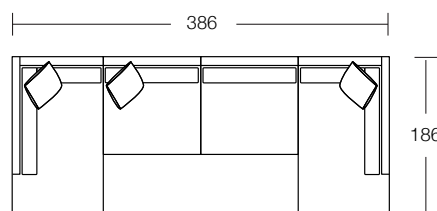

Arm Height
66

Leg Height
3.5

Scatter Size
60 x 60 cm

DIMENSIONS (CM)

L 242 x D 100 x H 81
4 Seater

L 222 x D 100 x H 81
3 Seater

L 202 x D 100 x H 81
2.5 Seater

L 182 x D 100 x H 81
2 Seater

Combination 3
3 Seater Corner 1 Arm (L/F)
2.5 Seater Bench

Combination 4
3 Seater 1 Arm (L/F)
Corner Chaise (R/F)
Ottoman Rectangle

SOFA&SOUL

Shop in store & online
sofasoul.com.au

L/F = Left Hand Facing, R/F = Right Hand Facing

Combination 6
 Angle Chaise (L/F)
 Single Bench
 Angle Chaise (R/F)

Combination 7
 Angle Chaise (L/F)
 4 Seater 1 Arm (R/F)

Combination 8
 Angle Chaise (L/F)
 2.5 Seater Bench
 Angle Chaise (R/F)

Combination 9
 Angle Chaise (L/F)
 4 Seater Bench
 Corner

Combination 10
 4 Seater 1 Arm (L/F)
 Corner
 4 Seater 1 Arm (R/F)

Combination 11
 4 Seater 1 Arm (L/F)
 4 Seater Bench
 Corner
 4 Seater 1 Arm (R/F)

Combination 12
 3 Seater 1 Arm (L/F)
 Corner
 3 Seater Bench
 Corner Chaise (R/F)