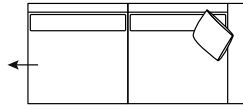

Arm Height
66

Leg Height
3.5

Scatter Size
60 x 60 cm

DIMENSIONS (CM)

L 242 x D 100 x H 81
4 Seater

L 222 x D 100 x H 81
3 Seater

L 202 x D 100 x H 81
2.5 Seater

L 182 x D 100 x H 81
2 Seater

L/F = Left Hand Facing, R/F = Right Hand Facing

*Please note: Seat height dimensions may change when non standard inserts are used.

Refer to Molmic website for Timber Stains and Powdercoat colours
All designs remain the intellectual property of Molmic Furniture
Improvements or alterations to design, construction or dimensions may occur without notice
Molmic Pty Ltd ABN 35 400 631 463

Molmic
molmic.com.au
#australianmade

DIMENSIONS (CM)

L 224 x D 100 x H 81
4 Seater 1 Arm (L/F, R/F)

L 204 x D 100 x H 81
3 Seater 1 Arm (L/F, R/F)

L 184 x D 100 x H 81
2.5 Seater 1 Arm (L/F, R/F)

L 164 x D 100 x H 81
2 Seater 1 Arm (L/F, R/F)