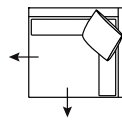

Molmic
molmic.com.au
#australianmade

DIMENSIONS (CM)

L 224 x D 100 x H 81
4 Seater 1 Arm (L/F, R/F)

L 204 x D 100 x H 81
3 Seater 1 Arm (L/F, R/F)

L 184 x D 100 x H 81
2.5 Seater 1 Arm (L/F, R/F)

L 164 x D 100 x H 81
2 Seater 1 Arm (L/F, R/F)

L 90 x D 100 x H 81
Single Seater 1 Arm (L/F, R/F)

L 250 x D 100 x H 81
4 Seater Corner 1 Arm (L/F, R/F)

L 230 x D 100 x H 81
3 Seater Corner 1 Arm (L/F, R/F)

L 210 x D 100 x H 81
2.5 Seater Corner 1 Arm (L/F, R/F)

L 206 x D 100 x H 81
4 Seater Bench

L 186 x D 100 x H 81
3 Seater Bench

L 166 x D 100 x H 81
2.5 Seater Bench

L 72 x D 100 x H 81
Single Bench

L 90 x D 164 x H 81
Chaise

L 100 x D 186 x H 81
Corner Chaise (L/F, R/F)

L 100 x D 100 x H 81
Corner

L 154 x D 145 x H 81
Angle Chaise (L/F, R/F)

MODULAR COMBINATIONS

Combination 1
4 Seater Corner 1 Arm (L/F)
2.5 Seater 1 Arm (R/F)

Combination 2
4 Seater 1 Arm (L/F)
Chaise (R/F)