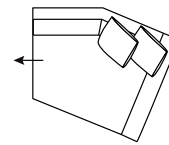

Molmic
molmic.com.au
#australianmade

DIMENSIONS (CM)

L 224 x D 100 x H 81
4 Seater 1 Arm (L/F, R/F)

L 204 x D 100 x H 81
3 Seater 1 Arm (L/F, R/F)

L 184 x D 100 x H 81
2.5 Seater 1 Arm (L/F, R/F)

L 164 x D 100 x H 81
2 Seater 1 Arm (L/F, R/F)

L 90 x D 100 x H 81
Single Seater 1 Arm (L/F, R/F)

L 250 x D 100 x H 81
4 Seater Corner 1 Arm (L/F, R/F)

L 230 x D 100 x H 81
3 Seater Corner 1 Arm (L/F, R/F)

L 210 x D 100 x H 81
2.5 Seater Corner 1 Arm (L/F, R/F)

L 206 x D 100 x H 81
4 Seater Bench

L 186 x D 100 x H 81
3 Seater Bench

L 166 x D 100 x H 81
2.5 Seater Bench

L 72 x D 100 x H 81
Single Bench

L 90 x D 164 x H 81
Chaise

L 100 x D 186 x H 81
Corner Chaise (L/F, R/F)

L 100 x D 100 x H 81
Corner

L 154 x D 145 x H 81
Angle Chaise (L/F, R/F)

MODULAR COMBINATIONS

Combination 1
4 Seater Corner 1 Arm (L/F)
2.5 Seater 1 Arm (R/F)

Combination 2
4 Seater 1 Arm (L/F)
Chaise (R/F)