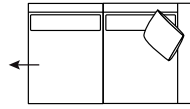

L/F = Left Hand Facing, R/F = Right Hand Facing

*Please note: Seat height dimensions may change when non standard inserts are used.

Refer to Molmic website for Timber Stains and Powdercoat colours
All designs remain the intellectual property of Molmic Furniture
Improvements or alterations to design, construction or dimensions may occur without notice
Molmic Pty Ltd ABN 35 400 631 463

Molmic
molmic.com.au
#australianmade

DIMENSIONS (CM)

L 224 x D 100 x H 81
4 Seater 1 Arm (L/F, R/F)

L 204 x D 100 x H 81
3 Seater 1 Arm (L/F, R/F)

L 184 x D 100 x H 81
2.5 Seater 1 Arm (L/F, R/F)

L 164 x D 100 x H 81
2 Seater 1 Arm (L/F, R/F)

L 90 x D 100 x H 81
Single Seater 1 Arm (L/F, R/F)

L 250 x D 100 x H 81
4 Seater Corner 1 Arm (L/F, R/F)

L 230 x D 100 x H 81
3 Seater Corner 1 Arm (L/F, R/F)

L 210 x D 100 x H 81
2.5 Seater Corner 1 Arm (L/F, R/F)

L 206 x D 100 x H 81
4 Seater Bench

L 186 x D 100 x H 81
3 Seater Bench

L 166 x D 100 x H 81
2.5 Seater Bench

L 72 x D 100 x H 81
Single Bench

L 90 x D 164 x H 81
Chaise

L 100 x D 186 x H 81
Corner Chaise (L/F, R/F)