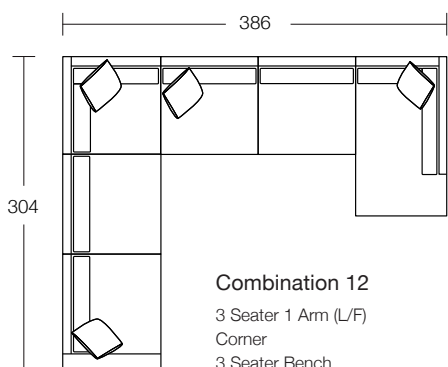

Arm Height
66

Leg Height
3.5

Scatter Size
60 x 60 cm

DIMENSIONS (CM)

L 242 x D 100 x H 81
4 Seater

L 222 x D 100 x H 81
3 Seater

L 202 x D 100 x H 81
2.5 Seater

L 182 x D 100 x H 81
2 Seater

L 90 x D 100 x H 81
Single Seater 1 Arm (L/F, R/F)

L 250 x D 100 x H 81
4 Seater Corner 1 Arm (L/F, R/F)

L 230 x D 100 x H 81
3 Seater Corner 1 Arm (L/F, R/F)

L 210 x D 100 x H 81
2.5 Seater Corner 1 Arm (L/F, R/F)

Combination 6
 Angle Chaise (L/F)
 Single Bench
 Angle Chaise (R/F)

Combination 7
 Angle Chaise (L/F)
 4 Seater 1 Arm (R/F)

Combination 8
 Angle Chaise (L/F)
 2.5 Seater Bench
 Angle Chaise (R/F)

Combination 9
 Angle Chaise (L/F)
 4 Seater Bench
 Corner

Combination 10
 4 Seater 1 Arm (L/F)
 Corner
 4 Seater 1 Arm (R/F)

Combination 11
 4 Seater 1 Arm (L/F)
 4 Seater Bench
 Corner
 4 Seater 1 Arm (R/F)

Combination 12
 3 Seater 1 Arm (L/F)
 Corner
 3 Seater Bench
 Corner Chaise (R/F)