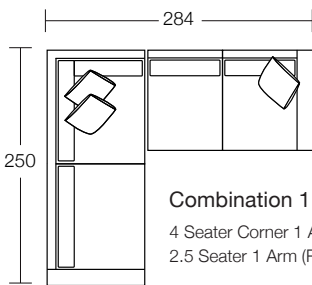

Arm Height
66

Leg Height
3.5

Scatter Size
60 x 60 cm

DIMENSIONS (CM)

L 242 x D 100 x H 81
4 Seater

L 222 x D 100 x H 81
3 Seater

L 202 x D 100 x H 81
2.5 Seater

L 182 x D 100 x H 81
2 Seater

L 90 x D 100 x H 81
Single Seater 1 Arm (L/F, R/F)

L 250 x D 100 x H 81
4 Seater Corner 1 Arm (L/F, R/F)

L 230 x D 100 x H 81
3 Seater Corner 1 Arm (L/F, R/F)

L 210 x D 100 x H 81
2.5 Seater Corner 1 Arm (L/F, R/F)

L 206 x D 100 x H 81
4 Seater Bench

L 186 x D 100 x H 81
3 Seater Bench

L 166 x D 100 x H 81
2.5 Seater Bench

L 72 x D 100 x H 81
Single Bench

L 90 x D 164 x H 81
Chaise

L 100 x D 186 x H 81
Corner Chaise (L/F, R/F)

L 100 x D 100 x H 81
Corner

L 154 x D 145 x H 81
Angle Chaise (L/F, R/F)

MODULAR COMBINATIONS

Combination 1
4 Seater Corner 1 Arm (L/F)
2.5 Seater 1 Arm (R/F)

Combination 2
4 Seater 1 Arm (L/F)
Chaise (R/F)