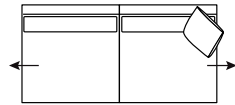

Molmic
molmic.com.au
#australianmade

DIMENSIONS (CM)

L 224 x D 100 x H 81
4 Seater 1 Arm (L/F, R/F)

L 204 x D 100 x H 81
3 Seater 1 Arm (L/F, R/F)

L 184 x D 100 x H 81
2.5 Seater 1 Arm (L/F, R/F)

L 164 x D 100 x H 81
2 Seater 1 Arm (L/F, R/F)

L 90 x D 100 x H 81
Single Seater 1 Arm (L/F, R/F)

L 250 x D 100 x H 81
4 Seater Corner 1 Arm (L/F, R/F)

L 230 x D 100 x H 81
3 Seater Corner 1 Arm (L/F, R/F)

L 210 x D 100 x H 81
2.5 Seater Corner 1 Arm (L/F, R/F)

L 206 x D 100 x H 81
4 Seater Bench

L 186 x D 100 x H 81
3 Seater Bench

L 166 x D 100 x H 81
2.5 Seater Bench

L 72 x D 100 x H 81
Single Bench

L 90 x D 164 x H 81
Chaise

L 100 x D 186 x H 81
Corner Chaise (L/F, R/F)