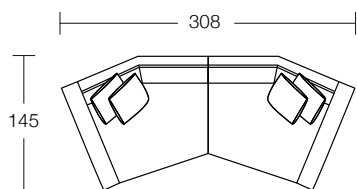

MODULAR COMBINATIONS

Combination 5
Angle Chaise (L/F)
Angle Chaise (R/F)