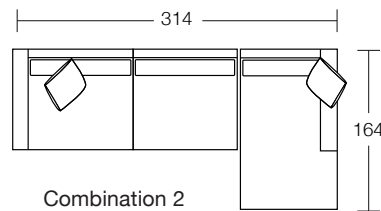

Arm Height
66

Leg Height
3.5

Scatter Size
60 x 60 cm

DIMENSIONS (CM)

L 242 x D 100 x H 81
4 Seater

L 222 x D 100 x H 81
3 Seater

L 202 x D 100 x H 81
2.5 Seater

L 182 x D 100 x H 81
2 Seater

L 206 x D 100 x H 81
4 Seater Bench

L 186 x D 100 x H 81
3 Seater Bench

L 166 x D 100 x H 81
2.5 Seater Bench

L 72 x D 100 x H 81
Single Bench

L 90 x D 164 x H 81
Chaise

L 100 x D 186 x H 81
Corner Chaise (L/F, R/F)

L 100 x D 100 x H 81
Corner

L 154 x D 145 x H 81
Angle Chaise (L/F, R/F)

MODULAR COMBINATIONS

Combination 1
4 Seater Corner 1 Arm (L/F)
2.5 Seater 1 Arm (R/F)

Combination 2
4 Seater 1 Arm (L/F)
Chaise (R/F)

Combination 3
3 Seater Corner 1 Arm (L/F)
2.5 Seater Bench

Combination 4
3 Seater 1 Arm (L/F)
Corner Chaise (R/F)
Ottoman Rectangle

SOFA&SOUL

Shop in store & online
sofasoul.com.au

L/F = Left Hand Facing, R/F = Right Hand Facing