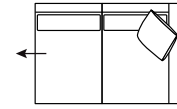

Arm Height
66

Leg Height
3.5

Scatter Size
60 x 60 cm

DIMENSIONS (CM)

L 242 x D 100 x H 81
4 Seater

L 222 x D 100 x H 81
3 Seater

L 202 x D 100 x H 81
2.5 Seater

L 182 x D 100 x H 81
2 Seater

L/F = Left Hand Facing, R/F = Right Hand Facing

*Please note: Seat height dimensions may change when non standard inserts are used.

Refer to Molmic website for Timber Stains and Powdercoat colours
All designs remain the intellectual property of Molmic Furniture
Improvements or alterations to design, construction or dimensions may occur without notice
Molmic Pty Ltd ABN 35 400 631 463

Molmic
molmic.com.au
#australianmade

DIMENSIONS (CM)

L 224 x D 100 x H 81
4 Seater 1 Arm (L/F, R/F)

L 204 x D 100 x H 81
3 Seater 1 Arm (L/F, R/F)

L 184 x D 100 x H 81
2.5 Seater 1 Arm (L/F, R/F)

L 164 x D 100 x H 81
2 Seater 1 Arm (L/F, R/F)

L 90 x D 100 x H 81
Single Seater 1 Arm (L/F, R/F)

L 250 x D 100 x H 81
4 Seater Corner 1 Arm (L/F, R/F)

L 230 x D 100 x H 81
3 Seater Corner 1 Arm (L/F, R/F)

L 210 x D 100 x H 81
2.5 Seater Corner 1 Arm (L/F, R/F)