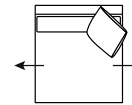

Arm Height
66

Leg Height
3.5

Scatter Size
60 x 60 cm

DIMENSIONS (CM)

L 242 x D 100 x H 81
4 Seater

L 222 x D 100 x H 81
3 Seater

L 202 x D 100 x H 81
2.5 Seater

L 182 x D 100 x H 81
2 Seater

Molmic
molmic.com.au
#australianmade

DIMENSIONS (CM)

L 224 x D 100 x H 81
4 Seater 1 Arm (L/F, R/F)

L 204 x D 100 x H 81
3 Seater 1 Arm (L/F, R/F)

L 184 x D 100 x H 81
2.5 Seater 1 Arm (L/F, R/F)

L 164 x D 100 x H 81
2 Seater 1 Arm (L/F, R/F)

L 90 x D 100 x H 81
Single Seater 1 Arm (L/F, R/F)

L 250 x D 100 x H 81
4 Seater Corner 1 Arm (L/F, R/F)

L 230 x D 100 x H 81
3 Seater Corner 1 Arm (L/F, R/F)

L 210 x D 100 x H 81
2.5 Seater Corner 1 Arm (L/F, R/F)

L 206 x D 100 x H 81
4 Seater Bench

L 186 x D 100 x H 81
3 Seater Bench

L 166 x D 100 x H 81
2.5 Seater Bench

L 72 x D 100 x H 81
Single Bench

L 90 x D 164 x H 81
Chaise

L 100 x D 186 x H 81
Corner Chaise (L/F, R/F)