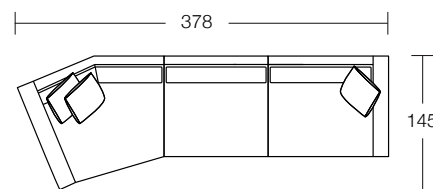

Arm Height
66

Leg Height
3.5

Scatter Size
60 x 60 cm

DIMENSIONS (CM)

L 242 x D 100 x H 81
4 Seater

L 222 x D 100 x H 81
3 Seater

L 202 x D 100 x H 81
2.5 Seater

L 182 x D 100 x H 81
2 Seater

Molmic
molmic.com.au
#australianmade

DIMENSIONS (CM)

L 224 x D 100 x H 81
4 Seater 1 Arm (L/F, R/F)

L 204 x D 100 x H 81
3 Seater 1 Arm (L/F, R/F)

L 184 x D 100 x H 81
2.5 Seater 1 Arm (L/F, R/F)

L 164 x D 100 x H 81
2 Seater 1 Arm (L/F, R/F)

Combination 3
3 Seater Corner 1 Arm (L/F)
2.5 Seater Bench

Combination 4
3 Seater 1 Arm (L/F)
Corner Chaise (R/F)
Ottoman Rectangle

SOFA&SOUL

Shop in store & online
sofasoul.com.au

L/F = Left Hand Facing, R/F = Right Hand Facing

Combination 6
 Angle Chaise (L/F)
 Single Bench
 Angle Chaise (R/F)

Combination 7
 Angle Chaise (L/F)
 4 Seater 1 Arm (R/F)

Combination 8
 Angle Chaise (L/F)
 2.5 Seater Bench
 Angle Chaise (R/F)

Combination 9
 Angle Chaise (L/F)
 4 Seater Bench
 Corner