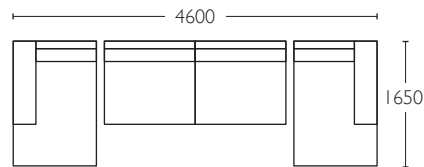

DIMENSIONS

5 Seater

L 3600 x D 1100 x H 850mm

4 Seater

L 3000 x D 1100 x H 850mm

3 Seater

L 2400 x D 1100 x H 850mm

2 Seater

2 Seater I Arm (LF/RF)

L 1500 x D 1100 x H 850mm

5 Seater Bench

L 3000 x D 1100 x H 850mm

4 Seater Bench

L 2400 x D 1100 x H 850mm

3 Seater Bench

L 1800 x D 1100 x H 850mm

2 Seater Bench

L 1200 x D 1100 x H 850mm

Chaise (LF/RF)

L 1100 x D 1650 x H 850mm

Corner

L 1100 x D 1100 x H 850mm

Modular Examples

Combination 1

4 Seater I Arm (RF)

Chaise (LF)

Combination 2

Chaise (LF)

4 Seater Bench

Chaise (RF)

Combination 3

3 Seater I Arm (LF)