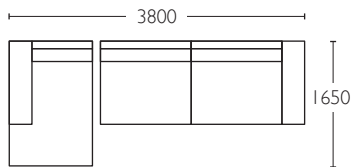

DIMENSIONS

5 Seater

L 3600 x D 1100 x H 850mm

4 Seater

L 3000 x D 1100 x H 850mm

3 Seater

L 2400 x D 1100 x H 850mm

2 Seater

2 Seater I Arm (LF/RF)

L 1500 x D 1100 x H 850mm

5 Seater Bench

L 3000 x D 1100 x H 850mm

4 Seater Bench

L 2400 x D 1100 x H 850mm

3 Seater Bench

L 1800 x D 1100 x H 850mm

2 Seater Bench

L 1200 x D 1100 x H 850mm

Chaise (LF/RF)

L 1100 x D 1650 x H 850mm

Corner

L 1100 x D 1100 x H 850mm

Modular Examples

Combination 1

4 Seater I Arm (RF)

Chaise (LF)

Combination 2

Chaise (LF)

4 Seater Bench

Chaise (RF)

Combination 3

3 Seater I Arm (LF)