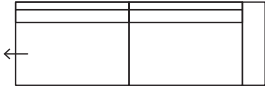

DIMENSIONS

5 Seater

L 3600 x D 1100 x H 850mm

4 Seater

L 3000 x D 1100 x H 850mm

3 Seater

L 2400 x D 1100 x H 850mm

2 Seater

L 1800 x D 1100 x H 850mm

Chair

L 1200 x D 1100 x H 850mm

Swivel Chair

L 1200 x D 1100 x H 850mm

Ottoman Large

L 1200 x D 850 x H 420mm

Ottoman

L 850 x D 850 x H 420mm

Narrow Arms Example

2 Seater

L 1520 x D 1100 x H 850mm

614 Church St, Richmond VIC 3121
 T 03 9427 8555
 sales@sofasoul.com.au
 Stay connected @sofaandsoul
 Shop in store & online sofasoul.com.au

DIMENSIONS

Modular

5 Seater I Arm (LF/RF)

L 3300 x D 1100 x H 850mm

4 Seater I Arm (LF/RF)

L 2700 x D 1100 x H 850mm

3 Seater I Arm (LF/RF)

L 2100 x D 1100 x H 850mm