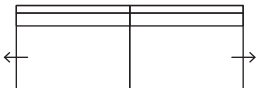

DIMENSIONS

Modular

5 Seater I Arm (LF/RF)

L 3300 x D 1100 x H 850mm

4 Seater I Arm (LF/RF)

L 2700 x D 1100 x H 850mm

3 Seater I Arm (LF/RF)

L 2100 x D 1100 x H 850mm

2 Seater I Arm (LF/RF)

L 1500 x D 1100 x H 850mm

5 Seater Bench

L 3000 x D 1100 x H 850mm

4 Seater Bench

L 2400 x D 1100 x H 850mm

3 Seater Bench

L 1800 x D 1100 x H 850mm