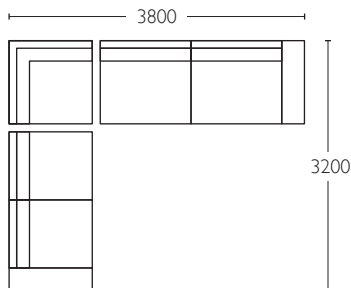

DIMENSIONS

5 Seater

L 3600 x D 1100 x H 850mm

4 Seater

L 3000 x D 1100 x H 850mm

3 Seater

L 2400 x D 1100 x H 850mm

2 Seater

DIMENSIONS

Modular

5 Seater I Arm (LF/RF)

L 3300 x D 1100 x H 850mm

4 Seater I Arm (LF/RF)

L 2700 x D 1100 x H 850mm

3 Seater I Arm (LF/RF)

L 2100 x D 1100 x H 850mm

2 Seater Bench

L 1200 x D 1100 x H 850mm

Chaise (LF/RF)

L 1100 x D 1650 x H 850mm

Corner

L 1100 x D 1100 x H 850mm

Modular Examples

Combination 1

4 Seater I Arm (RF)

Chaise (LF)

Combination 2

Chaise (LF)

4 Seater Bench

Chaise (RF)

Combination 3

3 Seater I Arm (LF)