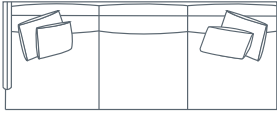

L 252 x D 102 x H 82
4 Seater

L 222 x D 102 x H 82
3.5 Seater

L 192 x D 102 x H 82
3 Seater

L 172 x D 102 x H 82
2.5 Seater

L 152 x D 102 x H 82
2 Seater

L 82 x D 102 x H 82
Chair

L 80 x D 60 x H 41
Ottoman Rectangle

DIMENSIONS (CM)

L 246 x D 102 x H 82
4 Seater 1 Arm (LF/RF)

L 216 x D 102 x H 82
3.5 Seater 1 Arm (LF/RF)

L 186 x D 102 x H 82
3 Seater 1 Arm (LF/RF)

L 166 x D 102 x H 82
2.5 Seater 1 Arm (LF/RF)

L 146 x D 102 x H 82
2 Seater 1 Arm (LF/RF)

L 96 x D 153 x H 82
Large Chaise (LF/RF)

L 86 x D 153 x H 82
Medium Chaise (LF/RF)

L 102 x D 102 x H 82
Corner (LF/RF)

MODULAR EXAMPLES

COMBINATION 1
Medium Chaise (LF)
3 Seater 1 Arm (RF)

COMBINATION 2
3 Seater 1 Arm (LF)
Corner
3 Seater 1 Arm (RF)