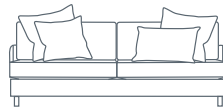

L 192 x D 102 x H 82
3 Seater