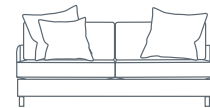

SIDE VIEW (CM)

Seat Height
41

Seat Depth
65

Back Height
67

Arm Height
56

Leg Height
10

Scatter Size
50 x 50 cm
65 x 45 cm
60 x 60 cm

DIMENSIONS (CM)

L 252 x D 102 x H 82
4 Seater

L 222 x D 102 x H 82
3.5 Seater

L 192 x D 102 x H 82
3 Seater

L 172 x D 102 x H 82
2.5 Seater

L 152 x D 102 x H 82
2 Seater

L 82 x D 102 x H 82
Chair

L 80 x D 60 x H 41
Ottoman Rectangle