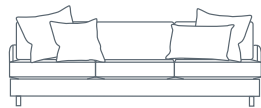

SIDE VIEW (CM)

Seat Height
41

Seat Depth
65

Back Height
67

Arm Height
56

Leg Height
10

Scatter Size
50 x 50 cm
65 x 45 cm
60 x 60 cm

DIMENSIONS (CM)

L 252 x D 102 x H 82
4 Seater

L 222 x D 102 x H 82
3.5 Seater

L 192 x D 102 x H 82
3 Seater

L 172 x D 102 x H 82
2.5 Seater

L 152 x D 102 x H 82
2 Seater

L 82 x D 102 x H 82
Chair

L 80 x D 60 x H 41
Ottoman Rectangle