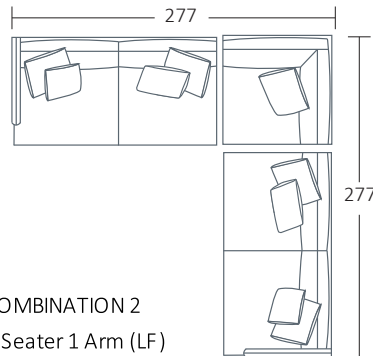

SIDE VIEW (CM)

Seat Height
41

Seat Depth
65

Back Height
67

Arm Height
56

Leg Height
10

Scatter Size
50 x 50 cm
65 x 45 cm
60 x 60 cm

DIMENSIONS (CM)

L 252 x D 102 x H 82
4 Seater

L 222 x D 102 x H 82
3.5 Seater

L 192 x D 102 x H 82
3 Seater

L 172 x D 102 x H 82
2.5 Seater

L 152 x D 102 x H 82
2 Seater

L 82 x D 102 x H 82
Chair

L 80 x D 60 x H 41
Ottoman Rectangle

DIMENSIONS (CM)

L 246 x D 102 x H 82
4 Seater 1 Arm (LF/RF)

L 216 x D 102 x H 82
3.5 Seater 1 Arm (LF/RF)

L 186 x D 102 x H 82
3 Seater 1 Arm (LF/RF)

L 166 x D 102 x H 82
2.5 Seater 1 Arm (LF/RF)

L 146 x D 102 x H 82
2 Seater 1 Arm (LF/RF)

L 96 x D 153 x H 82
Large Chaise (LF/RF)

L 86 x D 153 x H 82
Medium Chaise (LF/RF)

L 102 x D 102 x H 82
Corner (LF/RF)

MODULAR EXAMPLES

COMBINATION 1
Medium Chaise (LF)
3 Seater 1 Arm (RF)

COMBINATION 2
3 Seater 1 Arm (LF)
Corner
3 Seater 1 Arm (RF)