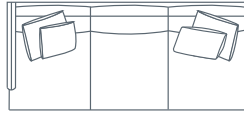

SIDE VIEW (CM)

Seat Height
41

Seat Depth
65

Back Height
67

Arm Height
56

Leg Height
10

Scatter Size
50 x 50 cm
65 x 45 cm
60 x 60 cm

DIMENSIONS (CM)

L 252 x D 102 x H 82
4 Seater

L 222 x D 102 x H 82
3.5 Seater

L 192 x D 102 x H 82
3 Seater

L 172 x D 102 x H 82
2.5 Seater

L 152 x D 102 x H 82
2 Seater

L 82 x D 102 x H 82
Chair

L 80 x D 60 x H 41
Ottoman Rectangle

DIMENSIONS (CM)

L 246 x D 102 x H 82
4 Seater 1 Arm (LF/RF)

L 216 x D 102 x H 82
3.5 Seater 1 Arm (LF/RF)

L 186 x D 102 x H 82
3 Seater 1 Arm (LF/RF)

L 166 x D 102 x H 82
2.5 Seater 1 Arm (LF/RF)

L 146 x D 102 x H 82
2 Seater 1 Arm (LF/RF)

L 96 x D 153 x H 82
Large Chaise (LF/RF)

L 86 x D 153 x H 82
Medium Chaise (LF/RF)

L 102 x D 102 x H 82
Corner (LF/RF)

MODULAR EXAMPLES

COMBINATION 1
Medium Chaise (LF)
3 Seater 1 Arm (RF)

COMBINATION 2
3 Seater 1 Arm (LF)
Corner
3 Seater 1 Arm (RF)