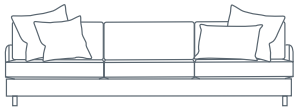

SIDE VIEW (CM)

Seat Height
41

Seat Depth
65

Back Height
67

Arm Height
56

Leg Height
10

Scatter Size
50 x 50 cm
65 x 45 cm
60 x 60 cm

DIMENSIONS (CM)

L 252 x D 102 x H 82
4 Seater

L 222 x D 102 x H 82
3.5 Seater

L 192 x D 102 x H 82
3 Seater

L 172 x D 102 x H 82
2.5 Seater

L 152 x D 102 x H 82
2 Seater

L 82 x D 102 x H 82
Chair

L 80 x D 60 x H 41
Ottoman Rectangle