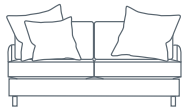

SIDE VIEW (CM)

Seat Height
41

Seat Depth
65

Back Height
67

Arm Height
56

Leg Height
10

Scatter Size
50 x 50 cm
65 x 45 cm
60 x 60 cm

DIMENSIONS (CM)

L 252 x D 102 x H 82
4 Seater

L 222 x D 102 x H 82
3.5 Seater

L 192 x D 102 x H 82
3 Seater

L 172 x D 102 x H 82
2.5 Seater

L 152 x D 102 x H 82
2 Seater

L 82 x D 102 x H 82
Chair

L 80 x D 60 x H 41
Ottoman Rectangle