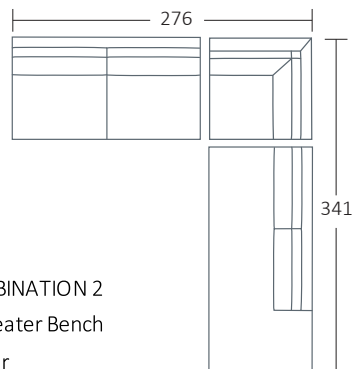

SIDE VIEW (CM)

Seat Height	Seat Depth	Back Height	Arm Height	Leg Height	Scatter Size
42	63	71	61	4	55 x 55 cm

DIMENSIONS (CM)

L 284 x D 106 x H 90
4 Seater

L 260 x D 106 x H 90
3.5 Seater

L 230 x D 106 x H 90
3 Seater

DIMENSIONS (CM)

L 269 x D 106 x H 90
4 Seater 1 Arm (LF/RF)

L 185 x D 106 x H 90
2.5 Seater 1 Arm (LF/RF)

L 254 x D 106 x H 90
4 Seater Bench

L 170 x D 106 x H 90
2.5 Seater Bench

L 101 x D 173 x H 90
Chaise (LF/RF)

L 235 x D 106 x H 90
End Chaise (LF/RF)

L 106 x D 106 x H 90
Corner

MODULAR EXAMPLES

COMBINATION 1
4 Seater 1 Arm (LF)
Chaise (RF)

COMBINATION 2
2.5 Seater Bench
Corner
End Chaise (RF)

SOFA&SOUL

Shop in store & online
sofasoul.com.au