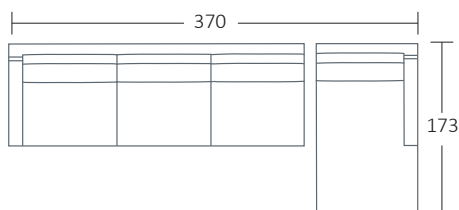

SIDE VIEW (CM)

Seat Height	Seat Depth	Back Height	Arm Height	Leg Height	Scatter Size
42	63	71	61	4	55 x 55 cm

DIMENSIONS (CM)

L 284 x D 106 x H 90
4 Seater

L 260 x D 106 x H 90
3.5 Seater

L 230 x D 106 x H 90
3 Seater

DIMENSIONS (CM)

L 269 x D 106 x H 90
4 Seater 1 Arm (LF/RF)

L 185 x D 106 x H 90
2.5 Seater 1 Arm (LF/RF)

L 254 x D 106 x H 90
4 Seater Bench

L 170 x D 106 x H 90
2.5 Seater Bench

L 101 x D 173 x H 90
Chaise (LF/RF)

L 235 x D 106 x H 90
End Chaise (LF/RF)

L 106 x D 106 x H 90
Corner

MODULAR EXAMPLES

COMBINATION 1
4 Seater 1 Arm (LF)
Chaise (RF)

COMBINATION 2
2.5 Seater Bench
Corner
End Chaise (RF)

SOFA&SOUL

Shop in store & online
sofasoul.com.au