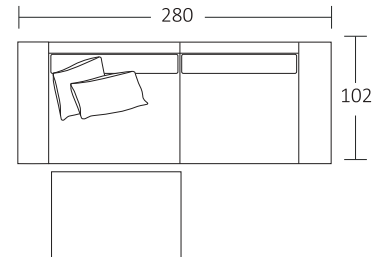

COMBINATION 2
4 Seater
Ottoman Rectangle Large