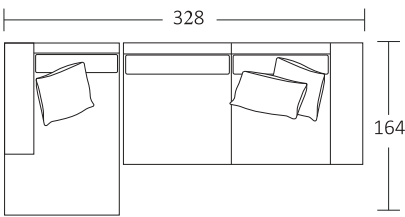

MODULAR EXAMPLES

COMBINATION 1
Small Chaise (LF/RF)
3 Seater 1 Arm (LF/RF)