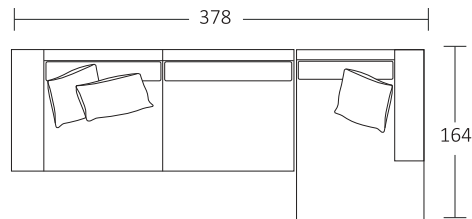

COMBINATION 3
4 Seater 1 Arm (LF/RF)
Large Chaise (LF/RF)

Refer to Molmic website for Timber Stains and Powdercoat colours.
All designs remain the intellectual property of Molmic Furniture.
Improvements or alterations to design, construction or dimensions may occur without notice.
Molmic PTY LTD ABN 35 400 631 463

Molmic
molmic.com.au
#australianmade

SOFA&SOUL

Shop in store & online
sofasoul.com.au

614 Church Street
Richmond VIC 3121
T 03 9427 8555
Sales@sofasoul.com.au
Stay connected @sofaandsoul