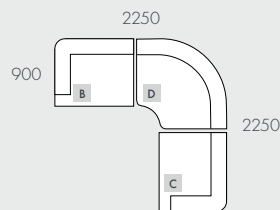

## COMPONENTS

A - 1 Seater Centre Sofa

B - Left Arm Sofa

C - Right Arm Sofa

D - Corner Sofa

E - Left Chaise Sofa

F - Right Chaise Sofa

## MODULAR OPTIONS

All dimensions shown are millimetres.

KEY	DESCRIPTION	PRODUCT CODE	WIDTH	DEPTH	HEIGHT
A	1 Seater Centre Sofa	SOF-MAD-CRV1S-CTR	900	900	700
B	Left Arm Sofa	SOF-MAD-CRV1S-LFT	1050	900	700
C	Right Arm Sofa	SOF-MAD-CRV1S-RIT	1050	900	700
D	Corner Sofa	SOF-MAD-CRV-CNR	1200	1200	700
E	Left Chaise Sofa	SOF-MAD-CRV-LFT-CHS	1350	900	700
F	Right Chaise Sofa	SOF-MAD-CRV-RIT-CHS	1350	900	700