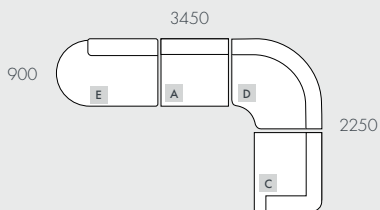

## COMPONENTS

A - 1 Seater Centre Sofa

B - Left Arm Sofa

C - Right Arm Sofa

D - Corner Sofa

E - Left Chaise Sofa

F - Right Chaise Sofa

## MODULAR OPTIONS

All dimensions shown are millimetres.

KEY	DESCRIPTION	PRODUCT CODE	WIDTH	DEPTH	HEIGHT
A	1 Seater Centre Sofa	SOF-MAD-CRV1S-CTR	900	900	700
B	Left Arm Sofa	SOF-MAD-CRV1S-LFT	1050	900	700
C	Right Arm Sofa	SOF-MAD-CRV1S-RIT	1050	900	700
D	Corner Sofa	SOF-MAD-CRV-CNR	1200	1200	700
E	Left Chaise Sofa	SOF-MAD-CRV-LFT-CHS	1350	900	700
F	Right Chaise Sofa	SOF-MAD-CRV-RIT-CHS	1350	900	700