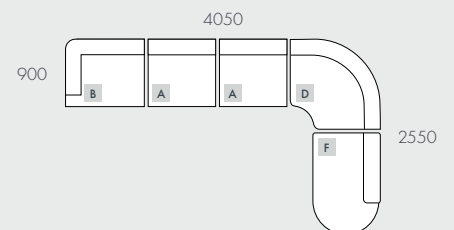

## COMPONENTS

A - 1 Seater Centre Sofa

B - Left Arm Sofa

C - Right Arm Sofa

D - Corner Sofa

E - Left Chaise Sofa

F - Right Chaise Sofa

## MODULAR OPTIONS

All dimensions shown are millimetres.

KEY	DESCRIPTION	PRODUCT CODE	WIDTH	DEPTH	HEIGHT
A	1 Seater Centre Sofa	SOF-MAD-CRV1S-CTR	900	900	700
B	Left Arm Sofa	SOF-MAD-CRV1S-LFT	1050	900	700
C	Right Arm Sofa	SOF-MAD-CRV1S-RIT	1050	900	700
D	Corner Sofa	SOF-MAD-CRV-CNR	1200	1200	700
E	Left Chaise Sofa	SOF-MAD-CRV-LFT-CHS	1350	900	700
F	Right Chaise Sofa	SOF-MAD-CRV-RIT-CHS	1350	900	700