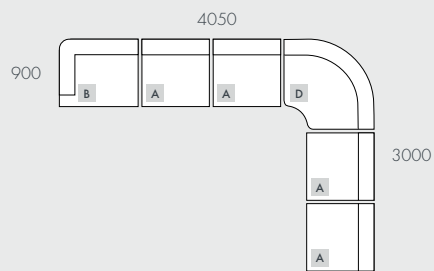

## COMPONENTS

A - 1 Seater Centre Sofa

B - Left Arm Sofa

C - Right Arm Sofa

D - Corner Sofa

E - Left Chaise Sofa

F - Right Chaise Sofa

## MODULAR OPTIONS

All dimensions shown are millimetres.

KEY	DESCRIPTION	PRODUCT CODE	WIDTH	DEPTH	HEIGHT
A	1 Seater Centre Sofa	SOF-MAD-CRV1S-CTR	900	900	700
B	Left Arm Sofa	SOF-MAD-CRV1S-LFT	1050	900	700
C	Right Arm Sofa	SOF-MAD-CRV1S-RIT	1050	900	700
D	Corner Sofa	SOF-MAD-CRV-CNR	1200	1200	700
E	Left Chaise Sofa	SOF-MAD-CRV-LFT-CHS	1350	900	700
F	Right Chaise Sofa	SOF-MAD-CRV-RIT-CHS	1350	900	700