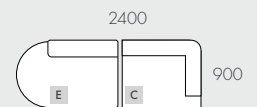

## COMPONENTS

A - 1 Seater Centre Sofa

B - Left Arm Sofa

C - Right Arm Sofa

D - Corner Sofa

E - Left Chaise Sofa

F - Right Chaise Sofa

## MODULAR OPTIONS

All dimensions shown are millimetres.

KEY	DESCRIPTION	PRODUCT CODE	WIDTH	DEPTH	HEIGHT
A	1 Seater Centre Sofa	SOF-MAD-CRV1S-CTR	900	900	700
B	Left Arm Sofa	SOF-MAD-CRV1S-LFT	1050	900	700
C	Right Arm Sofa	SOF-MAD-CRV1S-RIT	1050	900	700
D	Corner Sofa	SOF-MAD-CRV-CNR	1200	1200	700
E	Left Chaise Sofa	SOF-MAD-CRV-LFT-CHS	1350	900	700
F	Right Chaise Sofa	SOF-MAD-CRV-RIT-CHS	1350	900	700