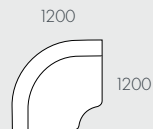

## COMPONENTS

A - 1 Seater Centre Sofa

B - Left Arm Sofa

C - Right Arm Sofa

D - Corner Sofa

E - Left Chaise Sofa

F - Right Chaise Sofa

## MODULAR OPTIONS

All dimensions shown are millimetres.

KEY	DESCRIPTION	PRODUCT CODE	WIDTH	DEPTH	HEIGHT
A	1 Seater Centre Sofa	SOF-MAD-CRV1S-CTR	900	900	700
B	Left Arm Sofa	SOF-MAD-CRV1S-LFT	1050	900	700
C	Right Arm Sofa	SOF-MAD-CRV1S-RIT	1050	900	700
D	Corner Sofa	SOF-MAD-CRV-CNR	1200	1200	700
E	Left Chaise Sofa	SOF-MAD-CRV-LFT-CHS	1350	900	700
F	Right Chaise Sofa	SOF-MAD-CRV-RIT-CHS	1350	900	700