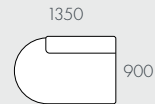

E - Left Chaise Sofa