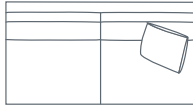

DIMENSIONS (CM)

L 269 x D 106 x H 90
4 Seater 1 Arm (LF/RF)

L 185 x D 106 x H 90
2.5 Seater 1 Arm (LF/RF)

L 185 x D 106 x H 90
2.5 Seater 1 Arm (LF/RF)
Single cushion

L 254 x D 106 x H 90
4 Seater Bench

L 170 x D 106 x H 90
2.5 Seater Bench

L 170 x D 106 x H 90
2.5 Seater Bench
Single cushion

L 101 x D 173 x H 90
Chaise (LF/RF)

L 235 x D 106 x H 90
End Chaise (LF/RF)

L 106 x D 106 x H 90
Corner (LF/RF)

MODULAR EXAMPLES

COMBINATION 1
4 Seater 1 Arm (LF)
Chaise (RF)