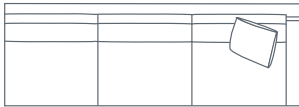

SIDE VIEW (CM)

Seat Height	Seat Depth	Back Height	Arm Height	Leg Height	Scatter Size
42	63	71	61	4	55 x 55 cm

DIMENSIONS (CM)

L 284 x D 106 x H 90
4 Seater

L 260 x D 106 x H 90
3.5 Seater

L 230 x D 106 x H 90
3 Seater

L 200 x D 106 x H 90
2.5 Seater

L 170 x D 106 x H 90
2 Seater

L 230 x D 106 x H 90
3 Seater
Single cushion

L 200 x D 106 x H 90
2.5 Seater
Single cushion

L 170 x D 106 x H 90
2 Seater
Single cushion

L 116 x D 106 x H 90
Chair Plus

L 89 x D 100 x H 90
Chair

L 105 x D 75 x H 40
Large Ottoman

L 85 x D 65 x H 40
Small Ottoman

SOFA&SOUL

Shop in store & online
sofasoul.com.au

614 Church Street
Richmond VIC 3121
T 03 9427 8555
Sales@sofasoul.com.au
Stay connected @sofaandsoul

DIMENSIONS (CM)

L 269 x D 106 x H 90
4 Seater 1 Arm (LF/RF)

L 185 x D 106 x H 90
2.5 Seater 1 Arm (LF/RF)

L 185 x D 106 x H 90
2.5 Seater 1 Arm (LF/RF)
Single cushion

L 254 x D 106 x H 90
4 Seater Bench

L 170 x D 106 x H 90
2.5 Seater Bench