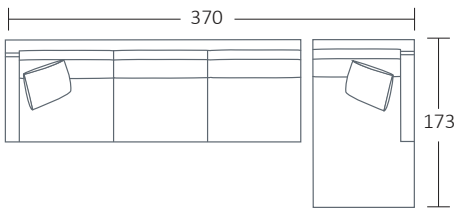

SIDE VIEW (CM)

Seat Height	Seat Depth	Back Height	Arm Height	Leg Height	Scatter Size
42	63	71	61	4	55 x 55 cm

DIMENSIONS (CM)

L 284 x D 106 x H 90
4 Seater

L 260 x D 106 x H 90
3.5 Seater

L 230 x D 106 x H 90
3 Seater

DIMENSIONS (CM)

L 269 x D 106 x H 90
4 Seater 1 Arm (LF/RF)

L 185 x D 106 x H 90
2.5 Seater 1 Arm (LF/RF)

L 185 x D 106 x H 90
2.5 Seater 1 Arm (LF/RF)
Single cushion

L 254 x D 106 x H 90
4 Seater Bench

L 170 x D 106 x H 90
2.5 Seater Bench

L 170 x D 106 x H 90
2.5 Seater Bench
Single cushion

L 101 x D 173 x H 90
Chaise (LF/RF)

L 235 x D 106 x H 90
End Chaise (LF/RF)

L 106 x D 106 x H 90
Corner (LF/RF)

MODULAR EXAMPLES

COMBINATION 1
4 Seater 1 Arm (LF)
Chaise (RF)

COMBINATION 2
2.5 Seater Bench
Corner
End Chaise (RF)