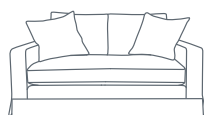

SIDE VIEW (CM)

Seat Height	Seat Depth	Back Height	Arm Height	Leg Height	Scatter Size
42	63	71	61	4	55 x 55 cm

DIMENSIONS (CM)

L 284 x D 106 x H 90
4 Seater

L 260 x D 106 x H 90
3.5 Seater

L 230 x D 106 x H 90
3 Seater

L 200 x D 106 x H 90
2.5 Seater

L 170 x D 106 x H 90
2 Seater

L 230 x D 106 x H 90
3 Seater
Single cushion

L 200 x D 106 x H 90
2.5 Seater
Single cushion

L 170 x D 106 x H 90
2 Seater
Single cushion

L 116 x D 106 x H 90
Chair Plus

DIMENSIONS (CM)

L 269 x D 106 x H 90
4 Seater 1 Arm (LF/RF)

L 185 x D 106 x H 90
2.5 Seater 1 Arm (LF/RF)

L 185 x D 106 x H 90
2.5 Seater 1 Arm (LF/RF)
Single cushion

L 254 x D 106 x H 90
4 Seater Bench

L 170 x D 106 x H 90
2.5 Seater Bench