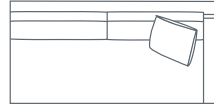

DIMENSIONS (CM)

L 269 x D 106 x H 90
4 Seater 1 Arm (LF/RF)

L 185 x D 106 x H 90
2.5 Seater 1 Arm (LF/RF)

L 185 x D 106 x H 90
2.5 Seater 1 Arm (LF/RF)
Single cushion

L 254 x D 106 x H 90
4 Seater Bench

L 170 x D 106 x H 90
2.5 Seater Bench