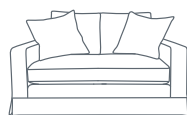

SIDE VIEW (CM)

Seat Height	Seat Depth	Back Height	Arm Height	Leg Height	Scatter Size
42	63	71	61	4	55 x 55 cm

DIMENSIONS (CM)

L 284 x D 106 x H 90
4 Seater

L 260 x D 106 x H 90
3.5 Seater

L 230 x D 106 x H 90
3 Seater

L 200 x D 106 x H 90
2.5 Seater

L 170 x D 106 x H 90
2 Seater

L 230 x D 106 x H 90
3 Seater
Single cushion

L 200 x D 106 x H 90
2.5 Seater
Single cushion

L 170 x D 106 x H 90
2 Seater
Single cushion

L 116 x D 106 x H 90
Chair Plus

DIMENSIONS (CM)

L 269 x D 106 x H 90
4 Seater 1 Arm (LF/RF)

L 185 x D 106 x H 90
2.5 Seater 1 Arm (LF/RF)

L 185 x D 106 x H 90
2.5 Seater 1 Arm (LF/RF)
Single cushion

L 254 x D 106 x H 90
4 Seater Bench

L 170 x D 106 x H 90
2.5 Seater Bench