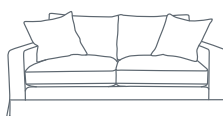

SIDE VIEW (CM)

Seat Height	Seat Depth	Back Height	Arm Height	Leg Height	Scatter Size
42	63	71	61	4	55 x 55 cm

DIMENSIONS (CM)

L 284 x D 106 x H 90
4 Seater

L 260 x D 106 x H 90
3.5 Seater

L 230 x D 106 x H 90
3 Seater

L 200 x D 106 x H 90
2.5 Seater

L 170 x D 106 x H 90
2 Seater

L 230 x D 106 x H 90
3 Seater
Single cushion

L 200 x D 106 x H 90
2.5 Seater
Single cushion

L 170 x D 106 x H 90
2 Seater
Single cushion

L 116 x D 106 x H 90
Chair Plus

DIMENSIONS (CM)

L 269 x D 106 x H 90
4 Seater 1 Arm (LF/RF)

L 185 x D 106 x H 90
2.5 Seater 1 Arm (LF/RF)

L 185 x D 106 x H 90
2.5 Seater 1 Arm (LF/RF)
Single cushion

L 254 x D 106 x H 90
4 Seater Bench

L 170 x D 106 x H 90
2.5 Seater Bench