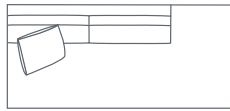

DIMENSIONS (CM)

L 269 x D 106 x H 90
4 Seater 1 Arm (LF/RF)

L 185 x D 106 x H 90
2.5 Seater 1 Arm (LF/RF)

L 185 x D 106 x H 90
2.5 Seater 1 Arm (LF/RF)
Single cushion

L 254 x D 106 x H 90
4 Seater Bench

L 170 x D 106 x H 90
2.5 Seater Bench

L 170 x D 106 x H 90
2.5 Seater Bench
Single cushion

L 101 x D 173 x H 90
Chaise (LF/RF)

L 235 x D 106 x H 90
End Chaise (LF/RF)

L 106 x D 106 x H 90
Corner (LF/RF)

MODULAR EXAMPLES

COMBINATION 1
4 Seater 1 Arm (LF)
Chaise (RF)