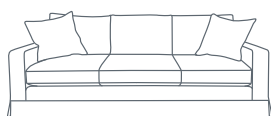

FEATURES Environmentally friendly FSC certified solid timber frame
Seat cushions fully reversible

SEAT CUSHION	Molmic Feather Comfort Wrap Option - Molmic Luxura Seat	BACK CUSHION	Molmic Feather Blend
UPHOLSTERY	Fabric loose covered	SCATTER	Feather - pinched
		FEET	Glides

SIDE VIEW (CM)

Seat Height	Seat Depth	Back Height	Arm Height	Leg Height	Scatter Size
42	63	71	61	4	55 x 55 cm

DIMENSIONS (CM)

L 284 x D 106 x H 90
4 Seater

L 260 x D 106 x H 90
3.5 Seater

L 230 x D 106 x H 90
3 Seater

L 200 x D 106 x H 90
2.5 Seater

L 170 x D 106 x H 90
2 Seater

L 230 x D 106 x H 90
3 Seater
Single cushion

L 200 x D 106 x H 90
2.5 Seater
Single cushion

L 170 x D 106 x H 90
2 Seater
Single cushion

L 116 x D 106 x H 90
Chair Plus

DIMENSIONS (CM)

L 269 x D 106 x H 90
4 Seater 1 Arm (LF/RF)

L 185 x D 106 x H 90
2.5 Seater 1 Arm (LF/RF)

L 185 x D 106 x H 90
2.5 Seater 1 Arm (LF/RF)
Single cushion

L 254 x D 106 x H 90
4 Seater Bench

L 170 x D 106 x H 90
2.5 Seater Bench