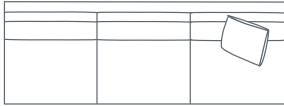

DIMENSIONS (CM)

L 269 x D 106 x H 90
4 Seater 1 Arm (LF/RF)

L 185 x D 106 x H 90
2.5 Seater 1 Arm (LF/RF)

L 185 x D 106 x H 90
2.5 Seater 1 Arm (LF/RF)
Single cushion

L 254 x D 106 x H 90
4 Seater Bench

L 170 x D 106 x H 90
2.5 Seater Bench

L 170 x D 106 x H 90
2.5 Seater Bench
Single cushion

L 101 x D 173 x H 90
Chaise (LF/RF)

L 235 x D 106 x H 90
End Chaise (LF/RF)

L 106 x D 106 x H 90
Corner (LF/RF)

MODULAR EXAMPLES

COMBINATION 1
4 Seater 1 Arm (LF)
Chaise (RF)