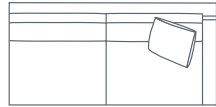

SIDE VIEW (CM)

Seat Height	Seat Depth	Back Height	Arm Height	Leg Height	Scatter Size
42	63	71	61	4	55 x 55 cm

DIMENSIONS (CM)

L 284 x D 106 x H 90
4 Seater

L 260 x D 106 x H 90
3.5 Seater

L 230 x D 106 x H 90
3 Seater

L 200 x D 106 x H 90
2.5 Seater

L 170 x D 106 x H 90
2 Seater

L 230 x D 106 x H 90
3 Seater
Single cushion

L 200 x D 106 x H 90
2.5 Seater
Single cushion

L 170 x D 106 x H 90
2 Seater
Single cushion

L 116 x D 106 x H 90
Chair Plus

L 89 x D 100 x H 90
Chair

L 105 x D 75 x H 40
Large Ottoman

L 85 x D 65 x H 40
Small Ottoman

SOFA&SOUL

Shop in store & online
sofasoul.com.au

614 Church Street
Richmond VIC 3121
T 03 9427 8555
Sales@sofasoul.com.au
Stay connected @sofaandsoul

DIMENSIONS (CM)

L 269 x D 106 x H 90
4 Seater 1 Arm (LF/RF)

L 185 x D 106 x H 90
2.5 Seater 1 Arm (LF/RF)

L 185 x D 106 x H 90
2.5 Seater 1 Arm (LF/RF)
Single cushion

L 254 x D 106 x H 90
4 Seater Bench

L 170 x D 106 x H 90
2.5 Seater Bench