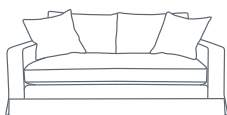

SIDE VIEW (CM)

Seat Height	Seat Depth	Back Height	Arm Height	Leg Height	Scatter Size
42	63	71	61	4	55 x 55 cm

DIMENSIONS (CM)

L 284 x D 106 x H 90
4 Seater

L 260 x D 106 x H 90
3.5 Seater

L 230 x D 106 x H 90
3 Seater

L 200 x D 106 x H 90
2.5 Seater

L 170 x D 106 x H 90
2 Seater

L 230 x D 106 x H 90
3 Seater
Single cushion

L 200 x D 106 x H 90
2.5 Seater
Single cushion

L 170 x D 106 x H 90
2 Seater
Single cushion

L 116 x D 106 x H 90
Chair Plus

DIMENSIONS (CM)

L 269 x D 106 x H 90
4 Seater 1 Arm (LF/RF)

L 185 x D 106 x H 90
2.5 Seater 1 Arm (LF/RF)

L 185 x D 106 x H 90
2.5 Seater 1 Arm (LF/RF)
Single cushion

L 254 x D 106 x H 90
4 Seater Bench

L 170 x D 106 x H 90
2.5 Seater Bench