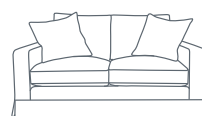

SIDE VIEW (CM)

Seat Height	Seat Depth	Back Height	Arm Height	Leg Height	Scatter Size
42	63	71	61	4	55 x 55 cm

DIMENSIONS (CM)

L 284 x D 106 x H 90
4 Seater

L 260 x D 106 x H 90
3.5 Seater

L 230 x D 106 x H 90
3 Seater

L 200 x D 106 x H 90
2.5 Seater

L 170 x D 106 x H 90
2 Seater

L 230 x D 106 x H 90
3 Seater
Single cushion

L 200 x D 106 x H 90
2.5 Seater
Single cushion

L 170 x D 106 x H 90
2 Seater
Single cushion

L 116 x D 106 x H 90
Chair Plus

DIMENSIONS (CM)

L 269 x D 106 x H 90
4 Seater 1 Arm (LF/RF)

L 185 x D 106 x H 90
2.5 Seater 1 Arm (LF/RF)

L 185 x D 106 x H 90
2.5 Seater 1 Arm (LF/RF)
Single cushion

L 254 x D 106 x H 90
4 Seater Bench

L 170 x D 106 x H 90
2.5 Seater Bench

L 170 x D 106 x H 90
2.5 Seater Bench
Single cushion

L 101 x D 173 x H 90
Chaise (LF/RF)

L 235 x D 106 x H 90
End Chaise (LF/RF)

L 106 x D 106 x H 90
Corner (LF/RF)

MODULAR EXAMPLES

COMBINATION 1
4 Seater 1 Arm (LF)
Chaise (RF)