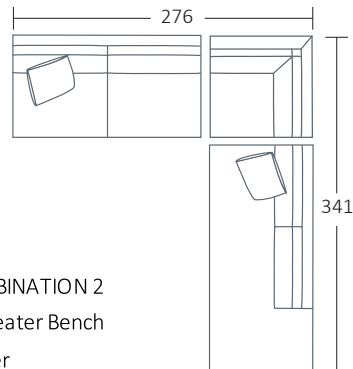

SIDE VIEW (CM)

Seat Height	Seat Depth	Back Height	Arm Height	Leg Height	Scatter Size
42	63	71	61	4	55 x 55 cm

DIMENSIONS (CM)

L 284 x D 106 x H 90
4 Seater

L 260 x D 106 x H 90
3.5 Seater

L 230 x D 106 x H 90
3 Seater

DIMENSIONS (CM)

L 269 x D 106 x H 90
4 Seater 1 Arm (LF/RF)

L 185 x D 106 x H 90
2.5 Seater 1 Arm (LF/RF)

L 185 x D 106 x H 90
2.5 Seater 1 Arm (LF/RF)
Single cushion

L 254 x D 106 x H 90
4 Seater Bench

L 170 x D 106 x H 90
2.5 Seater Bench

L 170 x D 106 x H 90
2.5 Seater Bench
Single cushion

L 101 x D 173 x H 90
Chaise (LF/RF)

L 235 x D 106 x H 90
End Chaise (LF/RF)

L 106 x D 106 x H 90
Corner (LF/RF)

MODULAR EXAMPLES

COMBINATION 1
4 Seater 1 Arm (LF)
Chaise (RF)

COMBINATION 2
2.5 Seater Bench
Corner
End Chaise (RF)