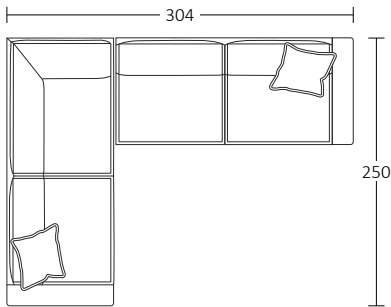

DIMENSIONS (CM)

L 182 x D 100 x H 93
2 Seater

L 202 x D 100 x H 93
2.5 Seater

L 222 x D 100 x H 93
3 Seater

L 242 x D 100 x H 93
4 Seater

L 85 x D 95 x H 88
Chair

L 75 x D 75 x H 50
Ottoman Square

L 105 x D 75 x H 50
Ottoman Rectangle

DIMENSIONS (CM)

L 146 x D 100 x H 93
2 Seater Bench

L 166 x D 100 x H 93
2.5 Seater Bench

L 186 x D 100 x H 93
3 Seater Bench

L 206 x D 100 x H 93
4 Seater Bench

L 164 x D 100 x H 93
2 Seater 1 Arm (LF/RF)

L 184 x D 100 x H 93
2.5 Seater 1 Arm (LF/RF)

L 204 x D 100 x H 93
3 Seater 1 Arm (LF/RF)

L 224 x D 100 x H 93
4 Seater 1 Arm (LF/RF)

L 230 x D 100 x H 93
3 Seater Corner 1 Arm (LF/RF)

L 250 x D 100 x H 93
4 Seater Corner 1 Arm (LF/RF)

L 100 x D 100 x H 93
Corner (LF/RF)

MODULAR EXAMPLES

COMBINATION 1
4 Seater Corner 1 Arm (LF)
3 Seater 1 Arm (RF)

COMBINATION 2
3 Seater 1 Arm (LF)
4 Seater Corner 1 Arm (RF)

COMBINATION 3
3 Seater 1 Arm (LF)
Corner
3 Seater 1 Arm (RF)