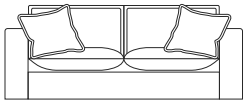

FEATURES	Environmentally friendly FSC certified solid timber frame Seat cushions fully reversible	No sag steel sprung suspension Back cushions fully reversible
----------	---	--

SEAT CUSHION	Molmic Feather Comfort Wrap Seat cushion options not available on this design	BACK CUSHION	Molmic Feather Blend
UPHOLSTERY	Fabric loose covered	SCATTER	Feather - flanged
		FEET	Glides

SIDE VIEW (CM)

Seat Height 50 (top of dome)	Seat Depth 65	Back Height 66	Arm Height 66	Leg Height 4	Scatter Size 60 x 60 cm
---------------------------------	------------------	-------------------	------------------	-----------------	----------------------------

DIMENSIONS (CM)

L 182 x D 100 x H 93
2 Seater

L 202 x D 100 x H 93
2.5 Seater

L 222 x D 100 x H 93
3 Seater

L 242 x D 100 x H 93
4 Seater

L 85 x D 95 x H 88
Chair

L 75 x D 75 x H 50
Ottoman Square

L 105 x D 75 x H 50
Ottoman Rectangle

DIMENSIONS (CM)

L 146 x D 100 x H 93
2 Seater Bench

L 166 x D 100 x H 93
2.5 Seater Bench

L 186 x D 100 x H 93
3 Seater Bench

L 206 x D 100 x H 93
4 Seater Bench

L 164 x D 100 x H 93
2 Seater 1 Arm (LF/RF)