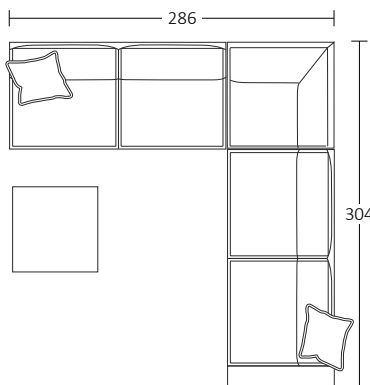

DIMENSIONS (CM)

L 182 x D 100 x H 93
2 Seater

L 202 x D 100 x H 93
2.5 Seater

L 222 x D 100 x H 93
3 Seater

L 242 x D 100 x H 93
4 Seater

L 85 x D 95 x H 88
Chair

L 75 x D 75 x H 50
Ottoman Square

L 105 x D 75 x H 50
Ottoman Rectangle

DIMENSIONS (CM)

L 146 x D 100 x H 93
2 Seater Bench

L 166 x D 100 x H 93
2.5 Seater Bench

L 186 x D 100 x H 93
3 Seater Bench

L 206 x D 100 x H 93
4 Seater Bench

L 164 x D 100 x H 93
2 Seater 1 Arm (LF/RF)

L 184 x D 100 x H 93
2.5 Seater 1 Arm (LF/RF)

L 204 x D 100 x H 93
3 Seater 1 Arm (LF/RF)

L 224 x D 100 x H 93
4 Seater 1 Arm (LF/RF)

L 230 x D 100 x H 93
3 Seater Corner 1 Arm (LF/RF)

L 250 x D 100 x H 93
4 Seater Corner 1 Arm (LF/RF)

L 100 x D 100 x H 93
Corner (LF/RF)

MODULAR EXAMPLES

COMBINATION 1
4 Seater Corner 1 Arm (LF)
3 Seater 1 Arm (RF)

COMBINATION 2
3 Seater 1 Arm (LF)
4 Seater Corner 1 Arm (RF)

COMBINATION 3
3 Seater 1 Arm (LF)
Corner
3 Seater 1 Arm (RF)