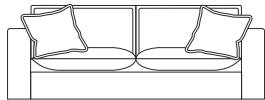

SIDE VIEW (CM)

Seat Height 50 (top of dome)	Seat Depth 65	Back Height 66	Arm Height 66	Leg Height 4	Scatter Size 60 x 60 cm
---------------------------------	------------------	-------------------	------------------	-----------------	----------------------------

DIMENSIONS (CM)

L 182 x D 100 x H 93
2 Seater

L 202 x D 100 x H 93
2.5 Seater

L 222 x D 100 x H 93
3 Seater

L 242 x D 100 x H 93
4 Seater

L 85 x D 95 x H 88
Chair

L 75 x D 75 x H 50
Ottoman Square

L 105 x D 75 x H 50
Ottoman Rectangle

DIMENSIONS (CM)

L 146 x D 100 x H 93
2 Seater Bench

L 166 x D 100 x H 93
2.5 Seater Bench

L 186 x D 100 x H 93
3 Seater Bench

L 206 x D 100 x H 93
4 Seater Bench

L 164 x D 100 x H 93
2 Seater 1 Arm (LF/RF)