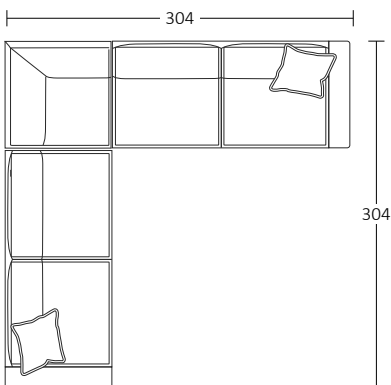

DIMENSIONS (CM)

L 182 x D 100 x H 93
2 Seater

L 202 x D 100 x H 93
2.5 Seater

L 222 x D 100 x H 93
3 Seater

L 242 x D 100 x H 93
4 Seater

L 85 x D 95 x H 88
Chair

L 75 x D 75 x H 50
Ottoman Square

L 105 x D 75 x H 50
Ottoman Rectangle

DIMENSIONS (CM)

L 146 x D 100 x H 93
2 Seater Bench

L 166 x D 100 x H 93
2.5 Seater Bench

L 186 x D 100 x H 93
3 Seater Bench

L 206 x D 100 x H 93
4 Seater Bench

L 164 x D 100 x H 93
2 Seater 1 Arm (LF/RF)

L 184 x D 100 x H 93
2.5 Seater 1 Arm (LF/RF)

L 204 x D 100 x H 93
3 Seater 1 Arm (LF/RF)

L 224 x D 100 x H 93
4 Seater 1 Arm (LF/RF)

L 230 x D 100 x H 93
3 Seater Corner 1 Arm (LF/RF)

L 250 x D 100 x H 93
4 Seater Corner 1 Arm (LF/RF)

L 100 x D 100 x H 93
Corner (LF/RF)

MODULAR EXAMPLES

COMBINATION 1
4 Seater Corner 1 Arm (LF)
3 Seater 1 Arm (RF)

COMBINATION 2
3 Seater 1 Arm (LF)
4 Seater Corner 1 Arm (RF)

COMBINATION 3
3 Seater 1 Arm (LF)
Corner
3 Seater 1 Arm (RF)