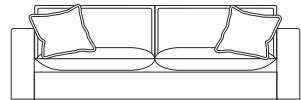

SIDE VIEW (CM)

Seat Height 50 (top of dome)	Seat Depth 65	Back Height 66	Arm Height 66	Leg Height 4	Scatter Size 60 x 60 cm
---------------------------------	------------------	-------------------	------------------	-----------------	----------------------------

DIMENSIONS (CM)

L 182 x D 100 x H 93
2 Seater

L 202 x D 100 x H 93
2.5 Seater

L 222 x D 100 x H 93
3 Seater

L 242 x D 100 x H 93
4 Seater

L 85 x D 95 x H 88
Chair

L 75 x D 75 x H 50
Ottoman Square

L 105 x D 75 x H 50
Ottoman Rectangle

DIMENSIONS (CM)

L 146 x D 100 x H 93
2 Seater Bench

L 166 x D 100 x H 93
2.5 Seater Bench

L 186 x D 100 x H 93
3 Seater Bench

L 206 x D 100 x H 93
4 Seater Bench

L 164 x D 100 x H 93
2 Seater 1 Arm (LF/RF)