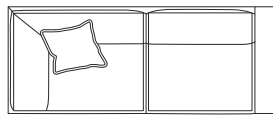

DIMENSIONS (CM)

L 182 x D 100 x H 93
2 Seater

L 202 x D 100 x H 93
2.5 Seater

L 222 x D 100 x H 93
3 Seater

L 242 x D 100 x H 93
4 Seater

L 85 x D 95 x H 88
Chair

L 75 x D 75 x H 50
Ottoman Square

L 105 x D 75 x H 50
Ottoman Rectangle

DIMENSIONS (CM)

L 146 x D 100 x H 93
2 Seater Bench

L 166 x D 100 x H 93
2.5 Seater Bench

L 186 x D 100 x H 93
3 Seater Bench

L 206 x D 100 x H 93
4 Seater Bench

L 164 x D 100 x H 93
2 Seater 1 Arm (LF/RF)

L 184 x D 100 x H 93
2.5 Seater 1 Arm (LF/RF)

L 204 x D 100 x H 93
3 Seater 1 Arm (LF/RF)

L 224 x D 100 x H 93
4 Seater 1 Arm (LF/RF)

L 230 x D 100 x H 93
3 Seater Corner 1 Arm (LF/RF)

L 250 x D 100 x H 93
4 Seater Corner 1 Arm (LF/RF)

L 100 x D 100 x H 93
Corner (LF/RF)

MODULAR EXAMPLES

COMBINATION 1
4 Seater Corner 1 Arm (LF)
3 Seater 1 Arm (RF)

COMBINATION 2
3 Seater 1 Arm (LF)
4 Seater Corner 1 Arm (RF)

COMBINATION 3
3 Seater 1 Arm (LF)
Corner
3 Seater 1 Arm (RF)