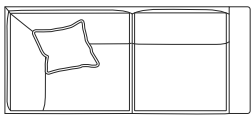

DIMENSIONS (CM)

L 182 x D 100 x H 93
2 Seater

L 202 x D 100 x H 93
2.5 Seater

L 222 x D 100 x H 93
3 Seater

L 242 x D 100 x H 93
4 Seater

L 85 x D 95 x H 88
Chair

L 75 x D 75 x H 50
Ottoman Square

L 105 x D 75 x H 50
Ottoman Rectangle

DIMENSIONS (CM)

L 146 x D 100 x H 93
2 Seater Bench

L 166 x D 100 x H 93
2.5 Seater Bench

L 186 x D 100 x H 93
3 Seater Bench

L 206 x D 100 x H 93
4 Seater Bench

L 164 x D 100 x H 93
2 Seater 1 Arm (LF/RF)

L 184 x D 100 x H 93
2.5 Seater 1 Arm (LF/RF)

L 204 x D 100 x H 93
3 Seater 1 Arm (LF/RF)

L 224 x D 100 x H 93
4 Seater 1 Arm (LF/RF)

L 230 x D 100 x H 93
3 Seater Corner 1 Arm (LF/RF)

L 250 x D 100 x H 93
4 Seater Corner 1 Arm (LF/RF)