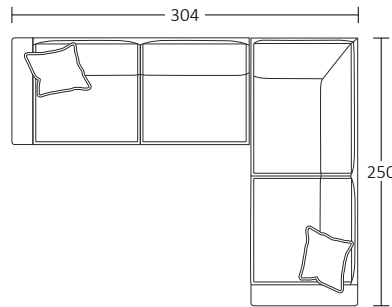

DIMENSIONS (CM)

L 182 x D 100 x H 93
2 Seater

L 202 x D 100 x H 93
2.5 Seater

L 222 x D 100 x H 93
3 Seater

L 242 x D 100 x H 93
4 Seater

L 85 x D 95 x H 88
Chair

L 75 x D 75 x H 50
Ottoman Square

L 105 x D 75 x H 50
Ottoman Rectangle

DIMENSIONS (CM)

L 146 x D 100 x H 93
2 Seater Bench

L 166 x D 100 x H 93
2.5 Seater Bench

L 186 x D 100 x H 93
3 Seater Bench

L 206 x D 100 x H 93
4 Seater Bench

L 164 x D 100 x H 93
2 Seater 1 Arm (LF/RF)

L 184 x D 100 x H 93
2.5 Seater 1 Arm (LF/RF)

L 204 x D 100 x H 93
3 Seater 1 Arm (LF/RF)

L 224 x D 100 x H 93
4 Seater 1 Arm (LF/RF)

L 230 x D 100 x H 93
3 Seater Corner 1 Arm (LF/RF)

L 250 x D 100 x H 93
4 Seater Corner 1 Arm (LF/RF)

L 100 x D 100 x H 93
Corner (LF/RF)

MODULAR EXAMPLES

COMBINATION 1
4 Seater Corner 1 Arm (LF)
3 Seater 1 Arm (RF)

COMBINATION 2
3 Seater 1 Arm (LF)
4 Seater Corner 1 Arm (RF)

COMBINATION 3
3 Seater 1 Arm (LF)
Corner
3 Seater 1 Arm (RF)