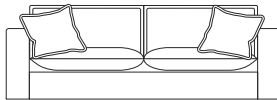

SIDE VIEW (CM)

Seat Height 50 (top of dome)	Seat Depth 65	Back Height 66	Arm Height 66	Leg Height 4	Scatter Size 60 x 60 cm
---------------------------------	------------------	-------------------	------------------	-----------------	----------------------------

DIMENSIONS (CM)

L 182 x D 100 x H 93
2 Seater

L 202 x D 100 x H 93
2.5 Seater

L 222 x D 100 x H 93
3 Seater

L 242 x D 100 x H 93
4 Seater

L 85 x D 95 x H 88
Chair

L 75 x D 75 x H 50
Ottoman Square

L 105 x D 75 x H 50
Ottoman Rectangle

DIMENSIONS (CM)

L 146 x D 100 x H 93
2 Seater Bench

L 166 x D 100 x H 93
2.5 Seater Bench

L 186 x D 100 x H 93
3 Seater Bench

L 206 x D 100 x H 93
4 Seater Bench

L 164 x D 100 x H 93
2 Seater 1 Arm (LF/RF)