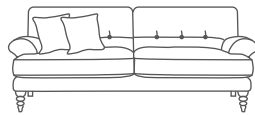

SIDE VIEW (CM)

Seat Height	Seat Depth	Back Height	Arm Height	Leg Height	Scatter Size
44	62	80	58	17 (front) 12.5 (back)	55 x 55 cm

DIMENSIONS (CM)

L 221 x D 99 x H 80
3 Seater

L 198 x D 99 x H 80
2.5 Seater