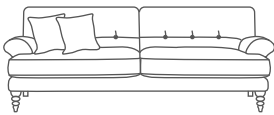

FEATURES Environmentally friendly FSC certified solid timber frame
No sag steel suspension

SEAT CUSHION	Molmic Feather Blend Option - Molmic Luxura Seat	BACK CUSHION	Fixed back - tufted
UPHOLSTERY	Fabric fully upholstered	SCATTER	Feather - plain
		FEET	Turned timber legs Option - Turned timber legs - conical

SIDE VIEW (CM)

Seat Height	Seat Depth	Back Height	Arm Height	Leg Height	Scatter Size
44	62	80	58	17 (front) 12.5 (back)	55 x 55 cm

DIMENSIONS (CM)

L 221 x D 99 x H 80
3 Seater

L 198 x D 99 x H 80
2.5 Seater