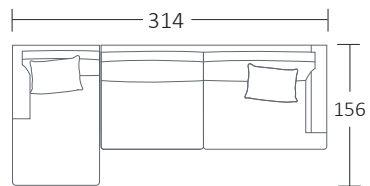

SIDE VIEW (CM)

| | | | | | |
|--------------------|-------------------|--------------------|-------------------|-------------------|---------------------|
| Seat Height | Seat Depth | Back Height | Arm Height | Leg Height | Scatter Size |
| 41 | 60 | 68 | 58 | 10 | 50 x 50 cm |

DIMENSIONS (CM)

L 284 x D 96 x H 87
Grande

L 234 x D 96 x H 87
4 Seater

L 204 x D 96 x H 87
3 Seater

L 174 x D 96 x H 87
2 Seater

L 107 x D 96 x H 87
Chair

L 70 x D 60 x H 41
Ottoman Rectangle Small

L 92 x D 72 x H 38
Ottoman Rectangle Large

Shop in store & online
sofasoul.com.au

614 Church Street
Richmond VIC 3121
T 03 9427 8555
Sales@sofasoul.com.au
Stay connected @sofaandsoul

DIMENSIONS (CM)

L 212 x D 96 x H 87
4 Seater 1 Arm

L 182 x D 96 x H 87
3 Seater 1 Arm

L 152 x D 96 x H 87
2 Seater 1 Arm

L 102 x D 156 x H 87
Chaise

MODULAR COMBINATIONS

COMBINATION 1
3 Seater 1 Arm (LF)
Chaise (RF)

COMBINATION 2
Chaise (LF)
4 Seater 1 Arm (RF)

Shop in store & online
sofasoul.com.au