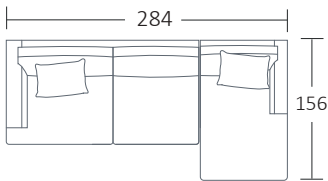

SIDE VIEW (CM)

| | | | | | |
|--------------------|-------------------|--------------------|-------------------|-------------------|---------------------|
| Seat Height | Seat Depth | Back Height | Arm Height | Leg Height | Scatter Size |
| 41 | 60 | 68 | 58 | 10 | 50 x 50 cm |

DIMENSIONS (CM)

L 284 x D 96 x H 87
Grande

L 234 x D 96 x H 87
4 Seater

L 204 x D 96 x H 87
3 Seater

L 174 x D 96 x H 87
2 Seater

L 107 x D 96 x H 87
Chair

L 70 x D 60 x H 41
Ottoman Rectangle Small

L 92 x D 72 x H 38
Ottoman Rectangle Large

Shop in store & online
sofasoul.com.au

614 Church Street
Richmond VIC 3121
T 03 9427 8555
Sales@sofasoul.com.au
Stay connected @sofaandsoul

DIMENSIONS (CM)

L 212 x D 96 x H 87
4 Seater 1 Arm

L 182 x D 96 x H 87
3 Seater 1 Arm

L 152 x D 96 x H 87
2 Seater 1 Arm

L 102 x D 156 x H 87
Chaise

MODULAR COMBINATIONS

COMBINATION 1
3 Seater 1 Arm (LF)
Chaise (RF)

COMBINATION 2
Chaise (LF)
4 Seater 1 Arm (RF)

Shop in store & online
sofasoul.com.au